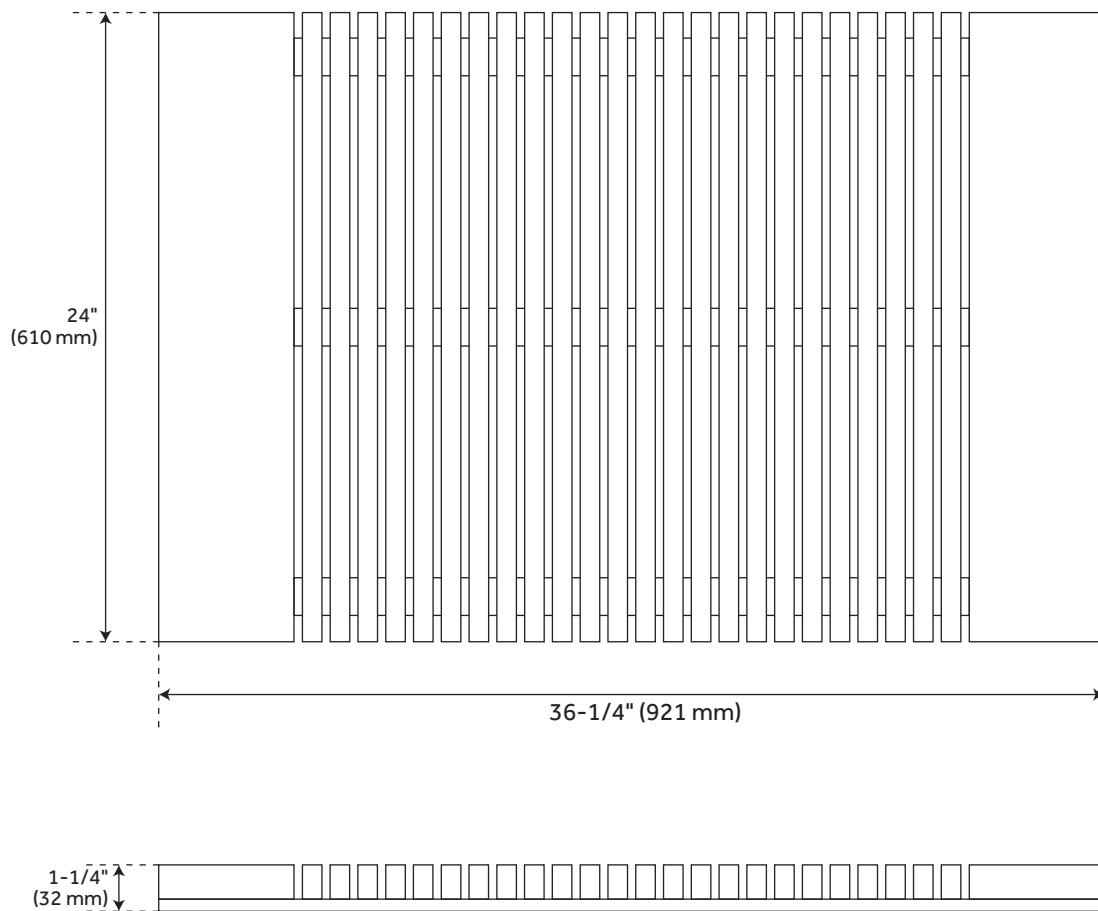

TEAK BATHROOM FLOOR MAT

SKU: 949678

FEATURES

- Installation Type: Freestanding
- Material: Teak
- Assembly Required: No
- Folding: No

CONTENTS

FLOOR MAT PAGE 2

REVISED 08/07/2020

TEAK BATHROOM FLOOR MAT

SKU: 949678

FEATURES

Length: 36-1/4"

Width: 24"

Height: 1-1/4"

PRODUCT IMAGE