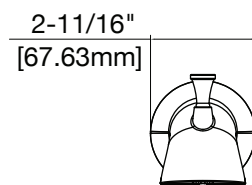

Specifications

PFTS35

DIVERTER TUB SPOUT

Product Features

- With slip fit tub spout
- Meets: ASME A112.18.1 / CSA B125.1
- cUPC/IAPMO listed

PFTS35CP

Model Numbers

PFTS35CP	Chrome
PFTS35ZBN	Brushed nickel
PFTS35ORB	Oil rubbed bronze