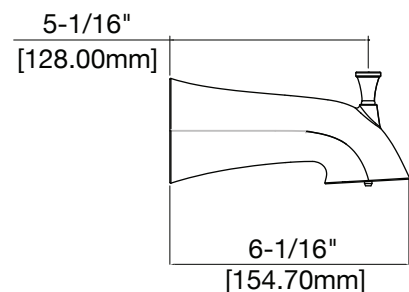

Specifications

PFTS35

DIVERTER TUB SPOUT

Product Features

- With slip fit tub spout
- Meets: ASME A112.18.1 / CSA B125.1
- cUPC/IAPMO listed

PFTS35CP

Model Numbers

PFTS35CP	Chrome
PFTS35ZBN	Brushed nickel
PFTS35ORB	Oil rubbed bronze