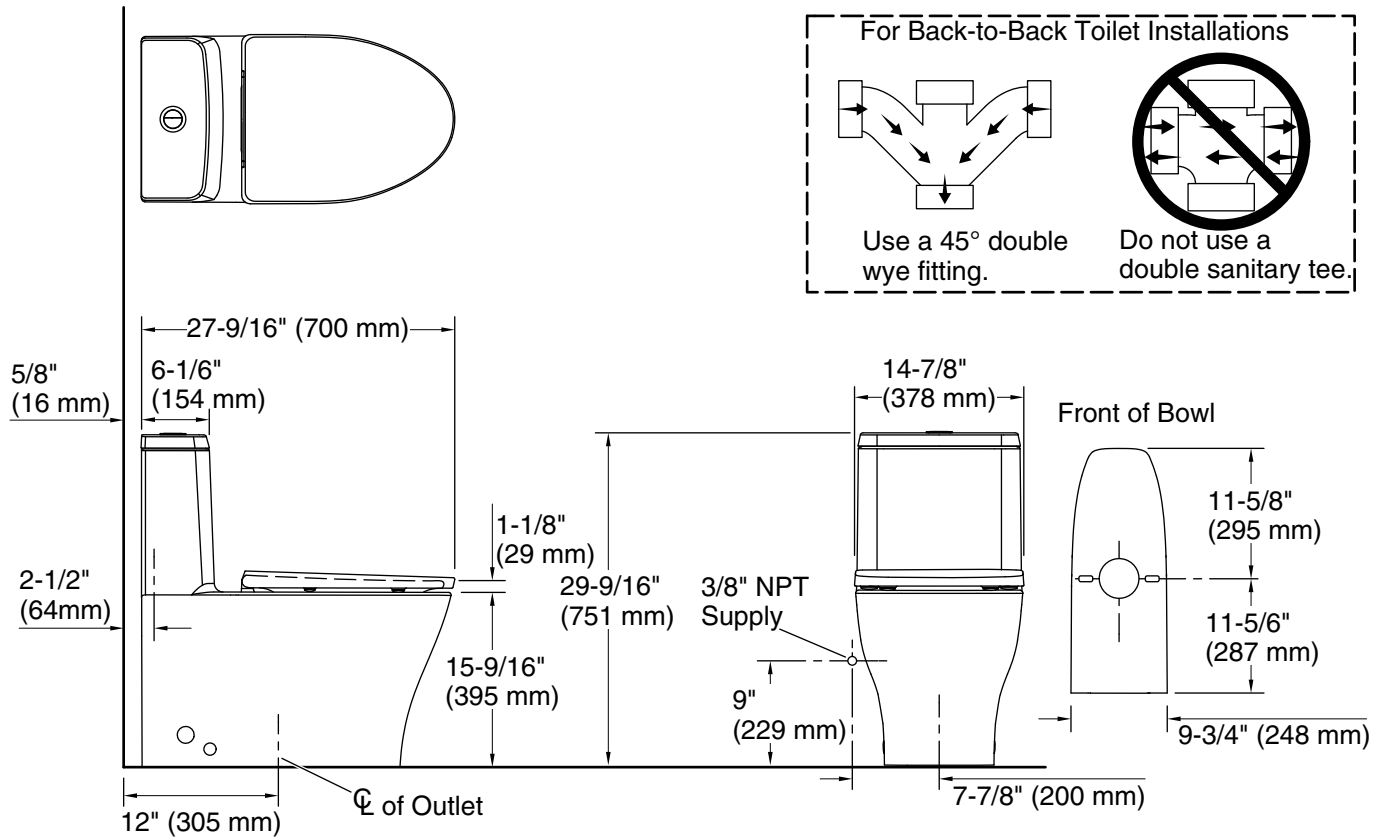

## Features

- One-piece toilets integrate the tank and bowl into a seamless, easy-to-clean design
- Compact elongated bowl offers added comfort while occupying the same space as a round-front bowl
- Standard height
- Top-mount dual-flush actuator offers a choice of 0.8 or 1.28 gpf (3.0 or 4.8 lpf)
- 2" (51 mm) glazed trapway
- Fully skirted trapway simplifies cleaning
- Quiet-Close™ elongated lid and seat prevents slamming
- Alternative option available: Reach Curv with hidden cord design (K-23188-HC)

## Installation

- Standard 12" (305 mm) rough-in
- Supply line sold separately
- Requires mounting plate 1362736 for heated seat installation

### Technical Information

All product dimensions are nominal.

Toilet type:	Floor-mount
Waste Outlet:	Floor
Bowl shape:	Compact elongated
Flush type:	Siphon jet
Trap passageway:	2" (51 mm)
<b>Water Consumption</b>	
Full:	1.28 gpf (4.8 lpf)
Reduced:	0.8 gpf (3 lpf)
Water surface size:	7-3/4" x 5-3/4" (197 mm x 146 mm)
Rim to water surface:	5-13/16" (148 mm)
Rough-in:	12" (305 mm)
Seat-mounting holes:	5-1/2" (140 mm)
Template:	Footprint, 1392770-7, not required, included