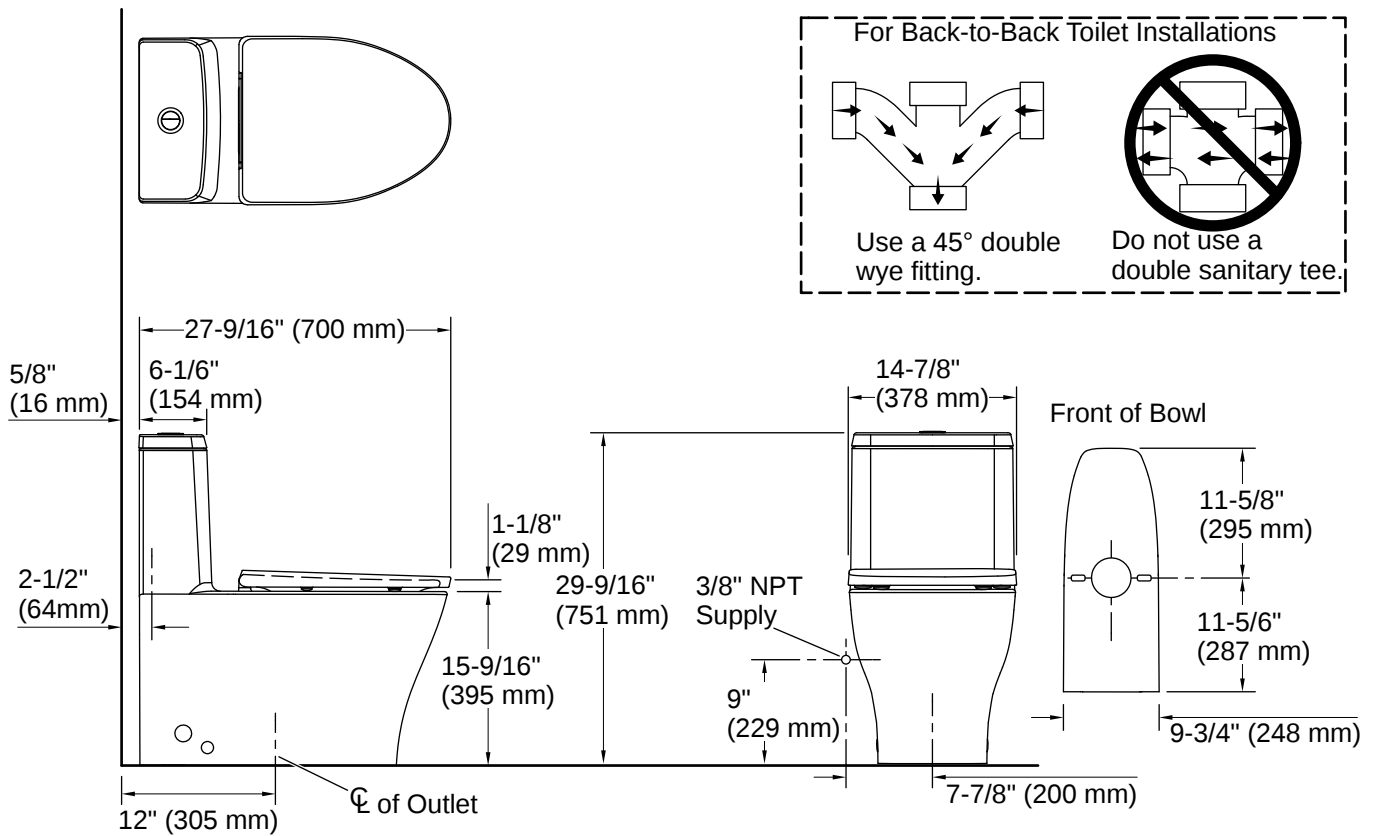

## Technical Information

Rough-in:	Standard 12" (305mm)
Flush Type:	Class Five
Flush Rate:	0.8 or 1.28 gpf (3.0 lpf)
Bowl Shape:	Elongated
Seat-Mounting Holes:	5-1/2" (140 mm)
Waste Outlet:	Floor
Trapway Size:	2" (51 mm)
Trapway Type:	Skirted
Water Surface Size:	7-3/4" x 5-3/4" (197 mm x 146 mm)
Rim to Water Surface:	6-1/4" (158 mm)

## Installation

- Standard 12" (305 mm) rough-in
- Supply line sold separately
- Requires mounting plate for heated seat installation (sold separately)