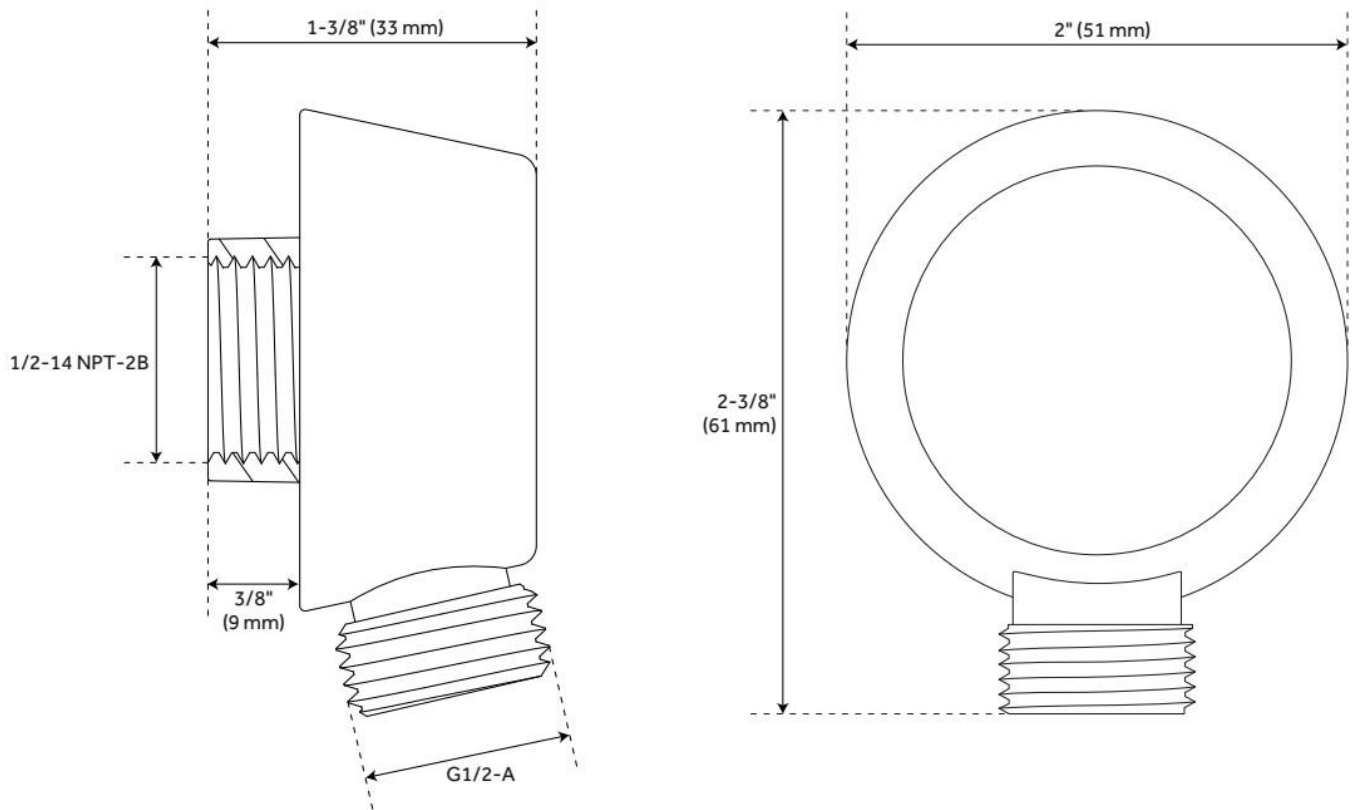

CONTEMPORARY ROUND WATER SUPPLY ELBOW FOR HAND SHOWER

SKU: 932365
Code: SHWE2040

FEATURES

Material: Metal
Connection Type: 1/2" NPT

ASME A112.18.1/CSA B125.1, Massachusetts Accepted, LISTED ID: SHWE2040*

ADDITIONAL FEATURES

- 1/2" Female wall connection.
- 1/2" Male hose connection.

REVISED 9/2/2025

CONTEMPORARY ROUND WATER SUPPLY ELBOW FOR HAND SHOWER

SKU: 932365
Code: SHWE2040

REVISED 9/2/2025