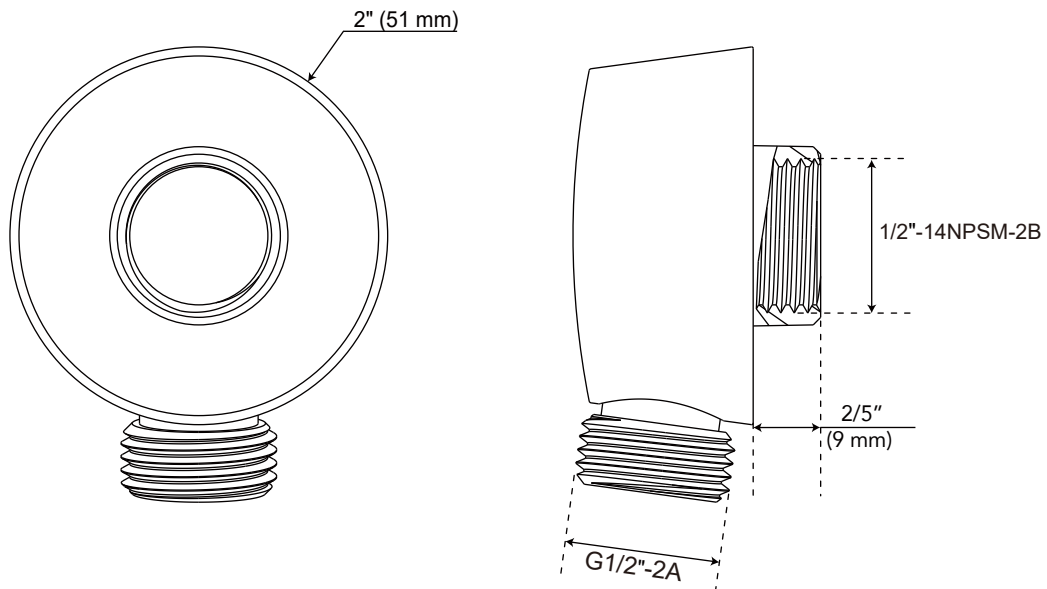

PFSAWE02 SUPPLY ELBOW

Product Features

- Solid brass construction
- 1/2" NPT hose connection

Codes and Certifications

- Certified to ASME A112.18.1 / CSA B125.1
- cUPC/IAPMO listed

PFSAWE02CP

For detailed warranty information, visit ferguson.com/proflo-faucet-warranty.