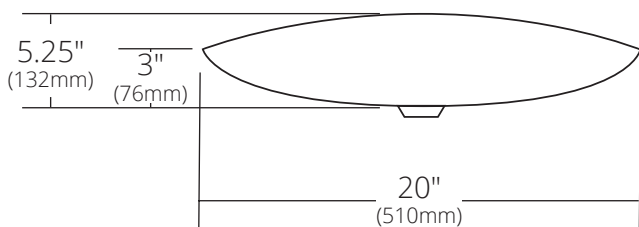

SPECIFICATIONS

**SORRENTO**

Murano Collection

TOP VIEW

FRONT VIEW

SIDE VIEW

Shown in Bianco

- MG2017-AE Abalone
- MG2017-BO Bianco
- MG2017-BR Beachcomber

**PRODUCT DETAILS**

- 20" x 17" x 5.25" OD  
(510mm x 432mm x 132mm)
- 19.5" x 16.5" x 5" OD  
(495mm x 419mm x 127mm)
- Handcrafted, Certified Murano Glass
- 1.75" (45mm) drain opening

**INSTALLATION**

- Vessel
- 3.25" vessel cutout required for countertop

**COORDINATING PRODUCTS**

- Drains: DR120, DR130 or DR150
- Vanity tops with vessel cutout

**STANDARDS COMPLIANCE**

- UPC/cUPC compliant

**IMPORTANT**

Due to the handcrafted nature of this product, it will vary in finish, texture, and other details. Dimensions may vary up to ½" (13mm).