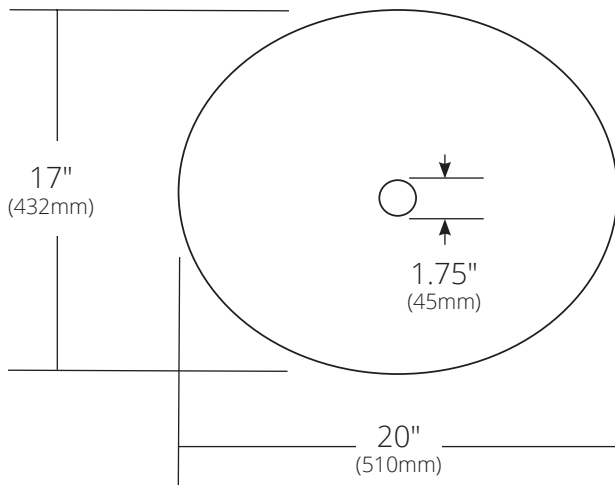

SPECIFICATIONS

**SORRENTO**

Murano Collection

TOP VIEW

FRONT VIEW

SIDE VIEW

Shown in Bianco

- MG2017-AE Abalone
- MG2017-BO Bianco
- MG2017-BR Beachcomber

**PRODUCT DETAILS**

- 20" x 17" x 5.25" OD  
(510mm x 432mm x 132mm)
- 19.5" x 16.5" x 5" OD  
(495mm x 419mm x 127mm)
- Handcrafted, Certified Murano Glass
- 1.75" (45mm) drain opening

**INSTALLATION**

- Vessel
- 3.25" vessel cutout required for countertop

**COORDINATING PRODUCTS**

- Drains: DR120, DR130 or DR150
- Vanity tops with vessel cutout

**STANDARDS COMPLIANCE**

- UPC/cUPC compliant

**IMPORTANT**

Due to the handcrafted nature of this product, it will vary in finish, texture, and other details. Dimensions may vary up to ½" (13mm).