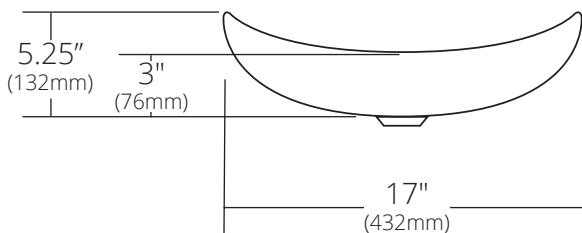

SPECIFICATIONS

**SORRENTO**

Murano Collection

TOP VIEW

FRONT VIEW

SIDE VIEW

Shown in Bianco

- MG2017-AE Abalone
- MG2017-BO Bianco
- MG2017-BR Beachcomber

**PRODUCT DETAILS**

- 20" x 17" x 5.25" OD  
(510mm x 432mm x 132mm)
- 19.5" x 16.5" x 5" OD  
(495mm x 419mm x 127mm)
- Handcrafted, Certified Murano Glass
- 1.75" (45mm) drain opening

**INSTALLATION**

- Vessel
- 3.25" vessel cutout required for countertop

**COORDINATING PRODUCTS**

- Drains: DR120, DR130 or DR150
- Vanity tops with vessel cutout

**STANDARDS COMPLIANCE**

- UPC/cUPC compliant

**IMPORTANT**

Due to the handcrafted nature of this product, it will vary in finish, texture, and other details. Dimensions may vary up to ½" (13mm).