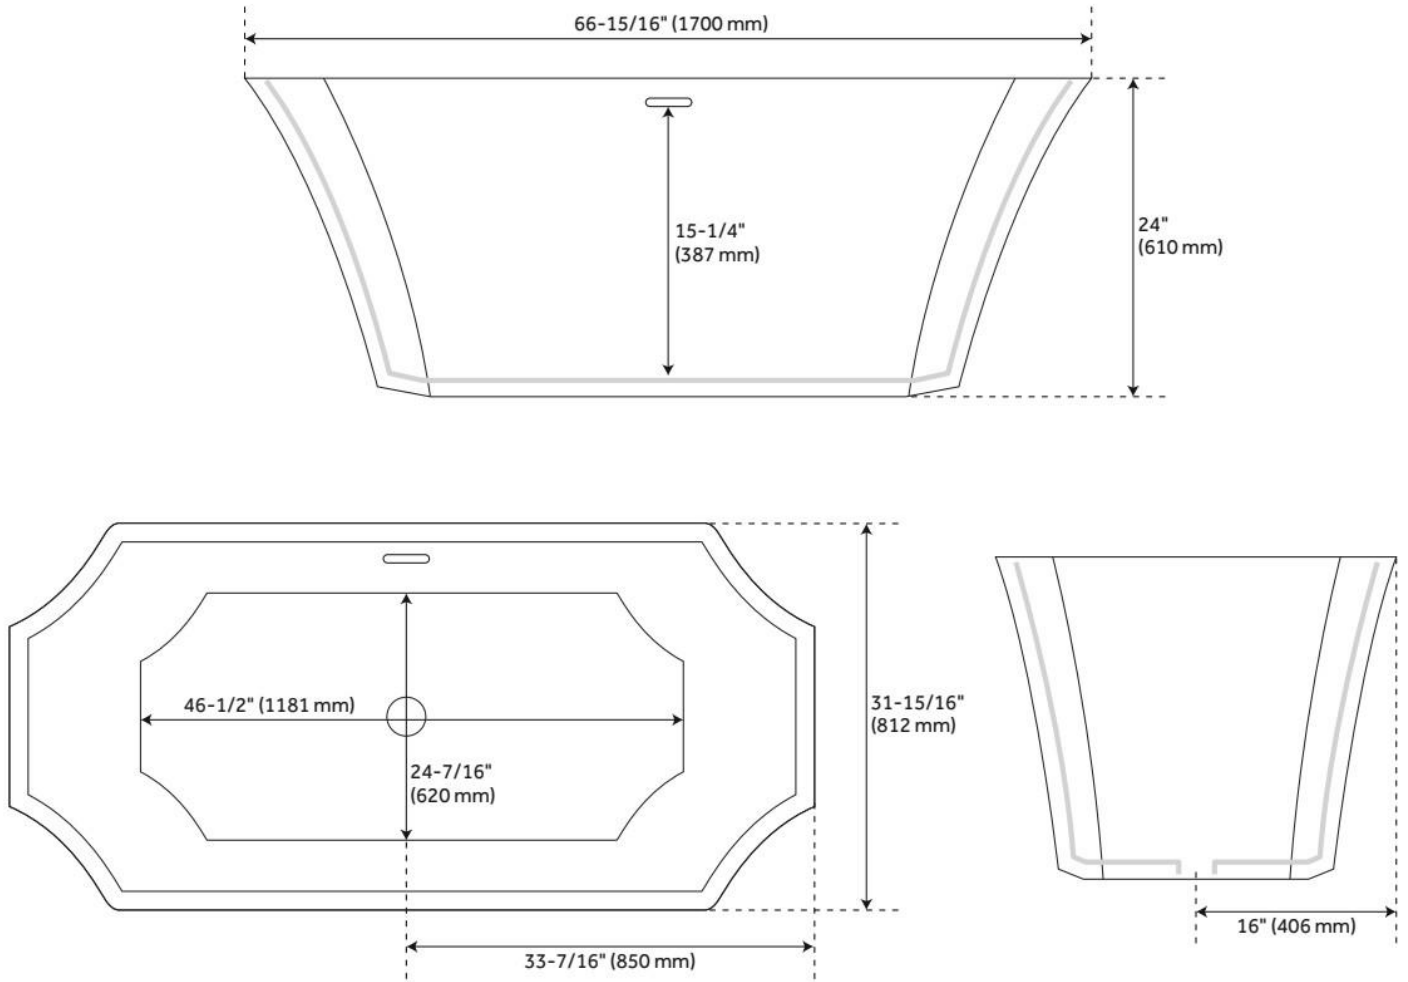

67" ROSSETTI SOLID SURFACE FREESTANDING TUB

SKU: 456487

Code: SHROFSR6732

REVISED 6/25/2024