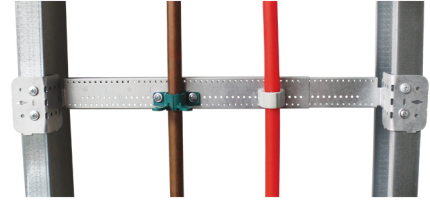

Rapid Sliding Wall Bracket (RSWB)

(02 05 200)

Features and benefits

- extendable in-wall bracket for mounting plumbing pipes, electrical pipes, electrical boxes and conduit between studs
- suitable for use in metal or wood stud walls and floor joists
- quicker and easier to install than traditional methods - no measuring or cutting
- can be set at multiple depths
- for use with RapidRail® Slide Nuts, starQuick® Clamps, starQuick® Universal Rail Adapter and RapidRail® Hammerfix accessories
- break apart design (sold in connected pairs)
- material: steel 1.0226
- hot dip galvanized

Part No.	Model	Type	Pack 1
59491220	12 - 20"	RSWB3	50
59491827	16 - 26"	RSWB4	50