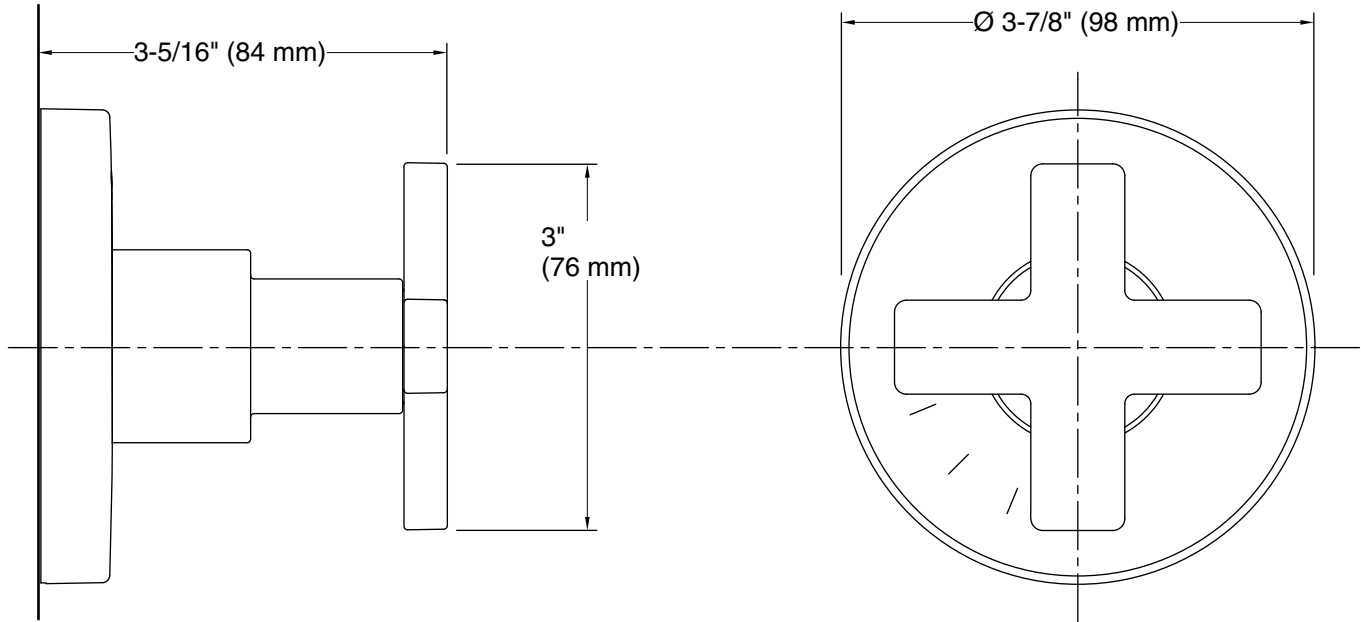

Technical Information

All product dimensions are nominal.

Valve body: Cast brass

Notes

Install this product according to the installation guide.

ADA compliant when installed to the specific requirements of these regulations.