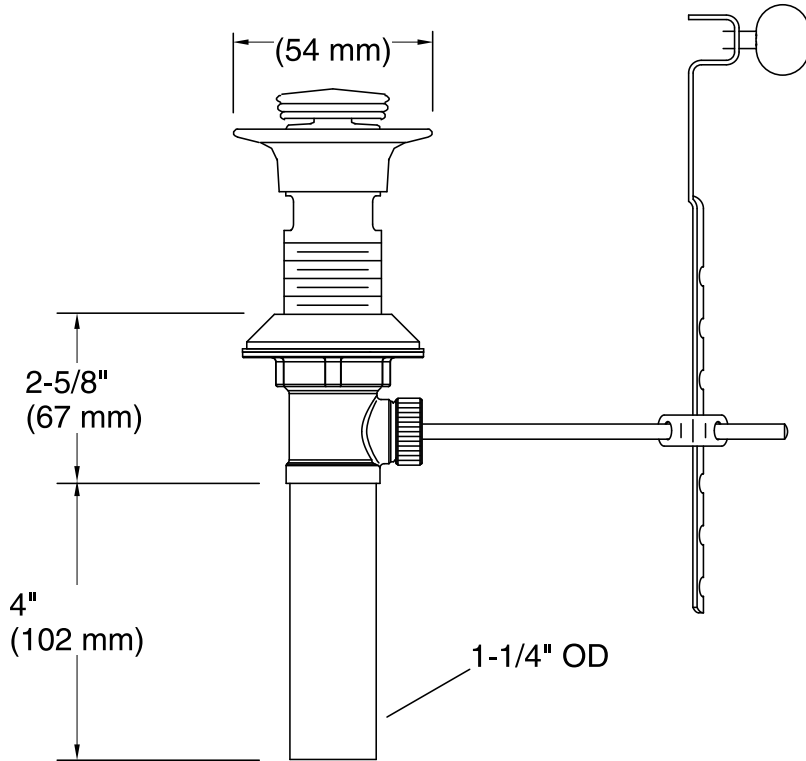

Features

- Solid brass construction ensures durability and reliability.
- 17-gauge brass construction.
- Adjustable trip lever pop-up drain.
- 1-1/4" (32 mm) connection.

Material

- KOHLER finishes resist corrosion and tarnishing.

Pop-Up Drain

Technical Information

All product dimensions are nominal.

Notes

Install this product according to the installation guide.