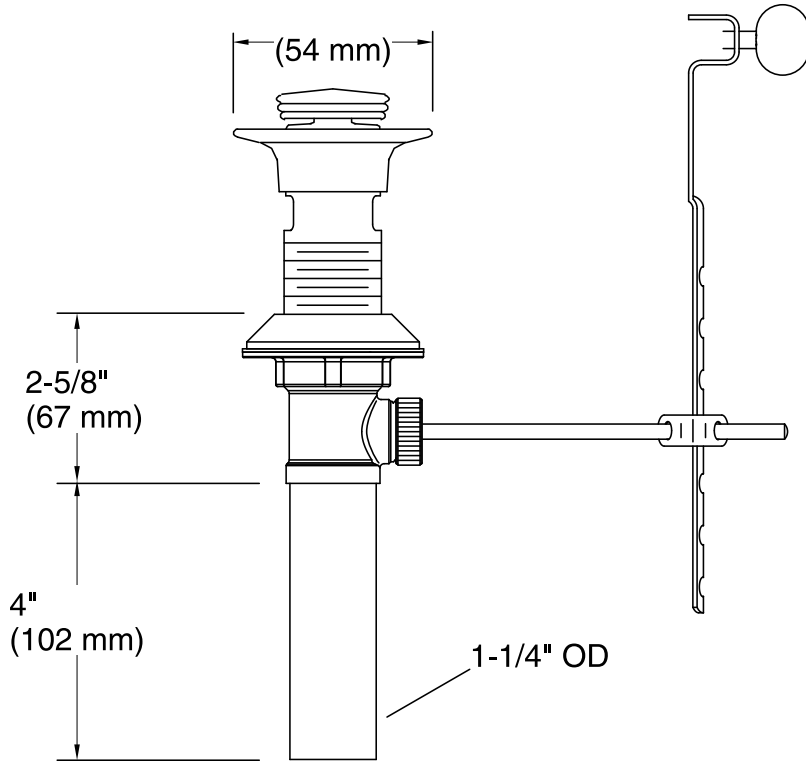

### Features

- Solid brass construction ensures durability and reliability.
- 1-1/4" (32 mm) connection.
- Brass tailpiece.

**Pop-Up Drain**

**Technical Information**

All product dimensions are nominal.

**Notes**

Install this product according to the installation guide.