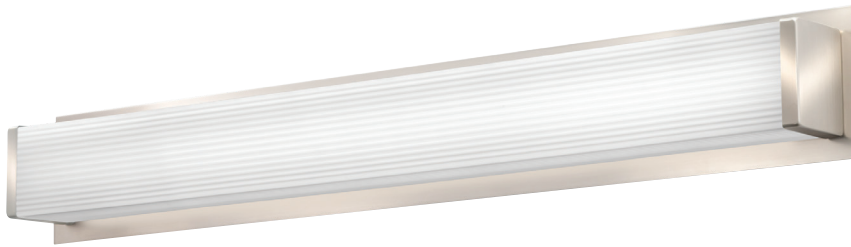

Traditional Square Vanity

Finishes:

Example: FMVTSL 36IN MVOLT 30K 90CRI BN

Series	Dimensions	Voltage	Color Temperature	CRI	Finish
FMVTSL	24IN 2' Nominal 36IN 3' Nominal 48IN 4' Nominal	MVOLT Multi-Volt (120V-277V)	30K 3000K	90CRI 90+ CRI	BN Brushed Nickel

ADA