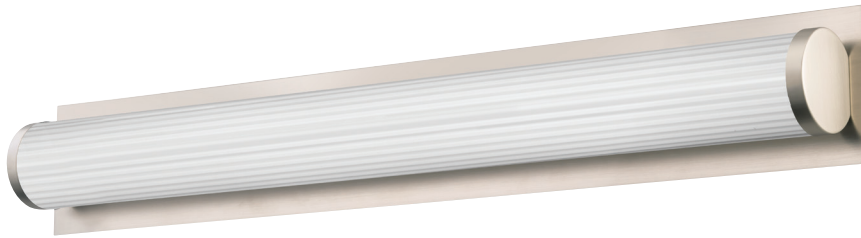

<sup>1</sup> Lumen output will vary based on color temperature selected - see specifications.

<sup>2</sup> Color temperature switch preset to 3000K.

Contemporary Arrow shown with backplate removed for sleek design