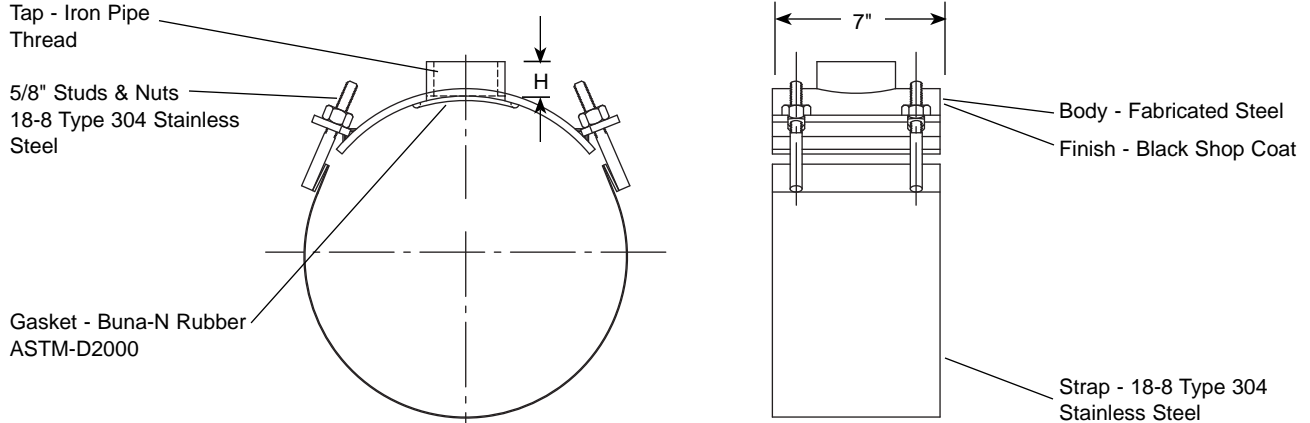

SUBMITTAL INFORMATION

Fabricated Steel Saddle- (FS202-xxxx-Tap style)

14" - 30" FABRICATED STEEL SADDLE WITH STAINLESS STEEL BAND (3" & 4" TAPS)

NOM. PIPE SIZE	ACTUAL PIPE O.D.	TAP SIZE (INCHES)	BOSS HEIGHT H	APPROX. WT. LBS.	CATALOG NUMBER	✓ SUBMITTED ITEM(S)
14"	14.00	3	3-1/16"	22.0	FS202-1400-IP9	
	14.00	4	3-5/16"	23.0	FS202-1400-IP11	
	15.30	3	3-1/16"	22.6	FS202-1530-IP9	
	15.30	4	3-5/16"	23.4	FS202-1530-IP11	
16"	16.00	3	3-1/16"	23.5	FS202-1600-IP9	
	16.00	4	3-5/16"	23.9	FS202-1600-IP11	
	17.40	3	1-7/16"	23.7	FS202-1740-IP9	
	17.40	4	1-9/16"	24.6	FS202-1740-IP11	
18"	17.80	3	1-7/16"	23.8	FS202-1780-IP9	
	17.80	4	1-9/16"	24.1	FS202-1780-IP11	
	18.00	3	1-7/16"	24.0	FS202-1800-IP9	
	18.00	4	1-9/16"	24.4	FS202-1800-IP11	
20"	19.50	3	1-7/16"	24.5	FS202-1950-IP9	
	19.50	4	1-9/16"	24.9	FS202-1950-IP11	
	20.00	3	1-7/16"	24.9	FS202-2000-IP9	
	20.00	4	1-9/16"	25.4	FS202-2000-IP11	
24"	21.60	3	1-7/16"	25.0	FS202-2160-IP9	
	21.60	4	1-9/16"	25.8	FS202-2160-IP11	
	24.00	3	1-7/16"	25.9	FS202-2400-IP9	
	24.00	4	1-9/16"	26.3	FS202-2400-IP11	
30"	25.80	3	1-7/16"	27.0	FS202-2580-IP9	
	25.80	4	1-9/16"	27.5	FS202-2580-IP11	
	30.00	3	1-7/16"	28.3	FS202-3000-IP9	
	30.00	4	1-9/16"	28.7	FS202-3000-IP11	
30"	32.00	3	1-7/16"	29.9	FS202-3200-IP9	
	32.00	4	1-9/16"	30.4	FS202-3200-IP11	

FEATURES

- 150 PSI working pressure, dependent upon industry standard support and backfill practices.
- Boss tapped with iron pipe threads.

The Ford Meter Box Company considers the information in this submittal form to be correct at the time of publication. Item and option availability, including specifications, are subject to change without notice. Please verify that your product information is current.