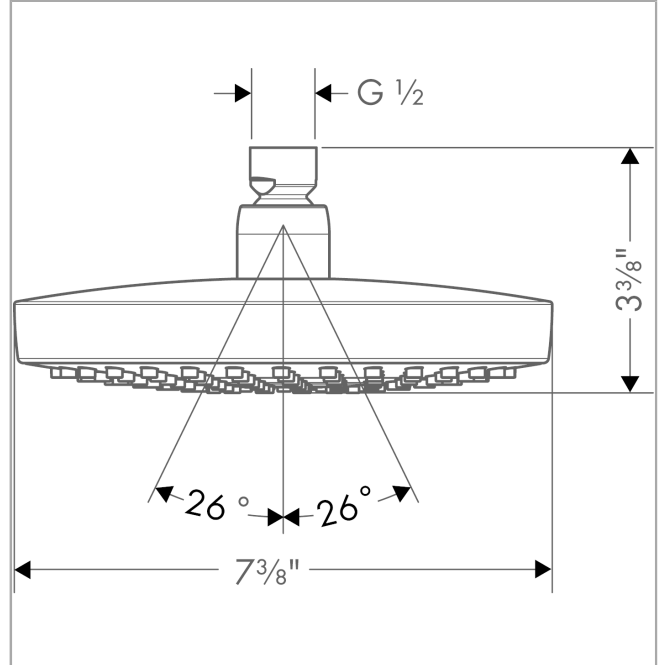

**Croma Select S  
Showerhead 180 2-Jet, 1.8 GPM**

Product Finish: **brushed bronze** Part no. : **04388140**

**Description**

**Features**

- Shower head size: 7.08"
- Spray modes: Rain, IntenseRain
- Select button for comfortable alternation of spray modes
- 147 no-clog spray channels
- Spray face finish: Fully-finished matching spray face
- Flow: 1.8 GPM (6.8 L/Min)
- Spray face removable for cleaning

**Item details**

List Price \$ 462.00

**Technology**

**Compliance**

**Product image**

**Scale drawing**

**Croma Select S**  
**Showerhead 180 2-Jet, 1.8 GPM**  
Product Finish: **brushed bronze** Part no. : **04388140**

Exploded drawing

Year of production: >09/20

**Croma Select S  
Showerhead 180 2-Jet, 1.8 GPM**

Product Finish: **brushed bronze** Part no. : **04388140**

**Spare parts list**

Year of production: >09/20

<b>Pos.</b>	<b>Description</b>	<b>Part no.</b>	<b>Price</b>	<b>PU</b>
1	seal	98058000	-	1
2	filter	97735000	-	1
3	selector assy	93092000	-	1