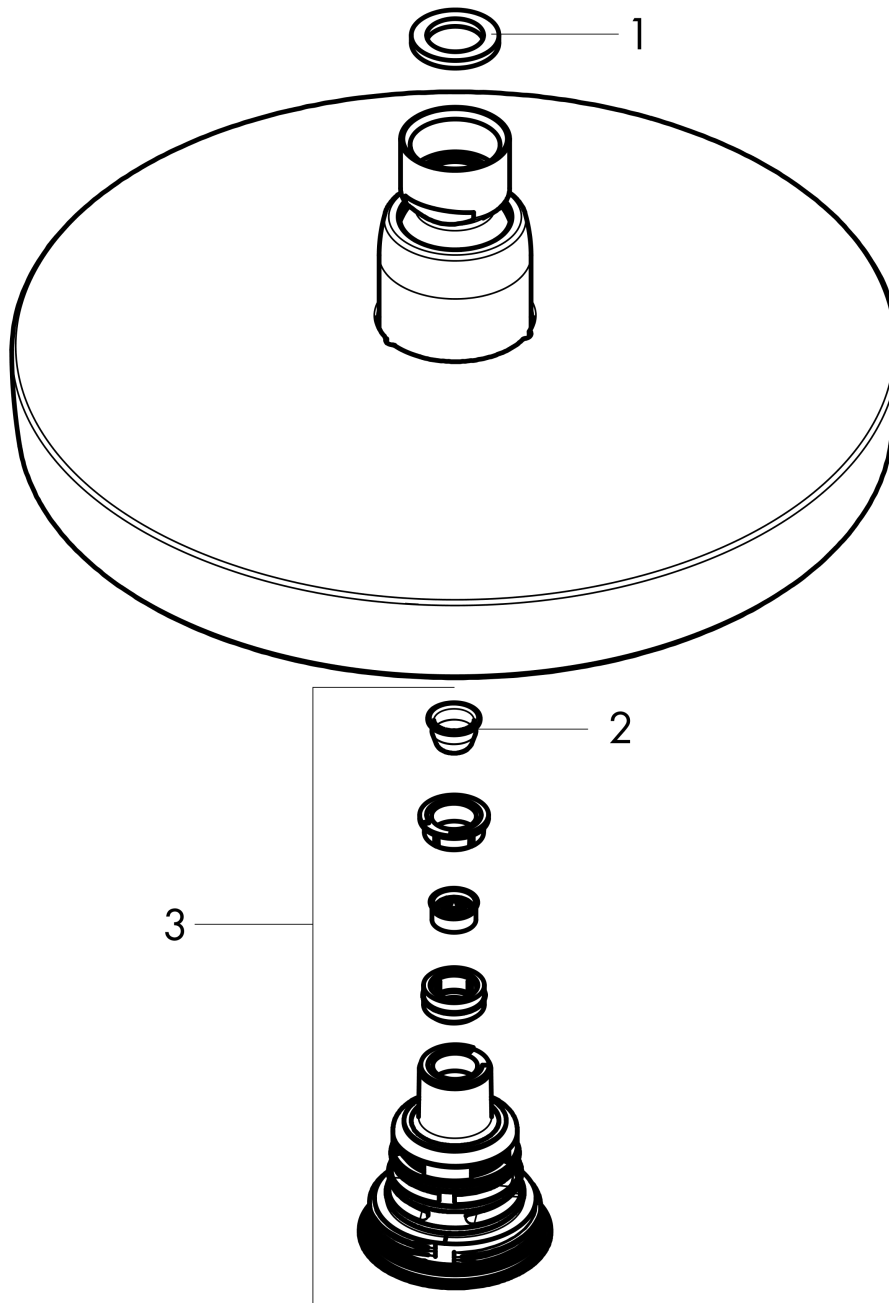

**Croma Select S  
Showerhead 180 2-Jet, 1.8 GPM**

Product Finish: **brushed bronze** Part no. : **04388140**

**Description**

**Features**

- Shower head size: 7.08"
- Spray modes: Rain, IntenseRain
- Select button for comfortable alternation of spray modes
- 147 no-clog spray channels
- Spray face finish: Fully-finished matching spray face
- Flow: 1.8 GPM (6.8 L/Min)
- Spray face removable for cleaning

**Item details**

List Price \$ 462.00

**Technology**

**Compliance**

**Product image**

**Scale drawing**

**Croma Select S**  
**Showerhead 180 2-Jet, 1.8 GPM**  
Product Finish: **brushed bronze** Part no. : **04388140**

Exploded drawing

Year of production: >09/20

**Croma Select S  
Showerhead 180 2-Jet, 1.8 GPM**

Product Finish: **brushed bronze** Part no. : **04388140**

**Spare parts list**

Year of production: >09/20

<b>Pos.</b>	<b>Description</b>	<b>Part no.</b>	<b>Price</b>	<b>PU</b>
1	seal	98058000	-	1
2	filter	97735000	-	1
3	selector assy	93092000	-	1