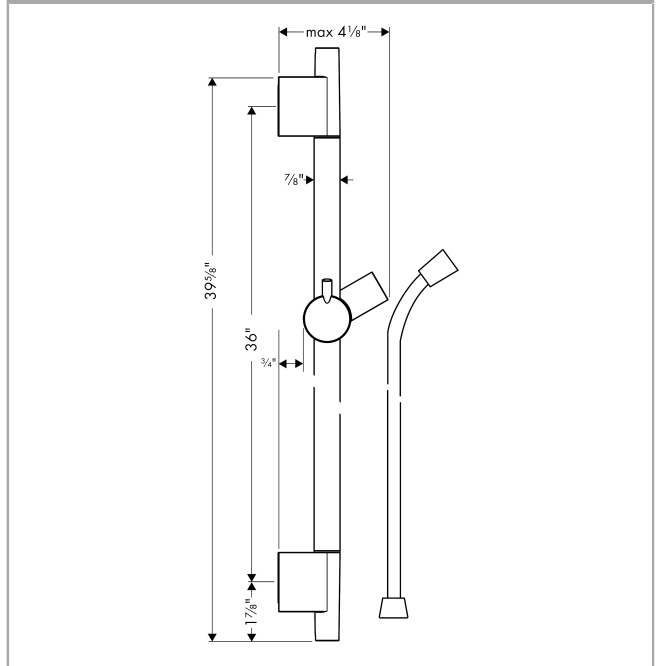

Unica

Wallbar S, 36"

Finishes : **brushed black chrome** Part no. : **28631340**

Description

Features

- Consists of: Wallbar, Handshower hose, Slider
- Angle-adjustable holder pivots left and right, slides easily and locks in place
- ACS 20 ACC NY 126, valide jusqu'au 04.06.2025
- MASS/Massachusetts

Compliance

Product image

Scale drawing

Unica
 Wallbar S, 36"
 Finishes : **brushed black chrome** Part no. : **28631340**

Installation example