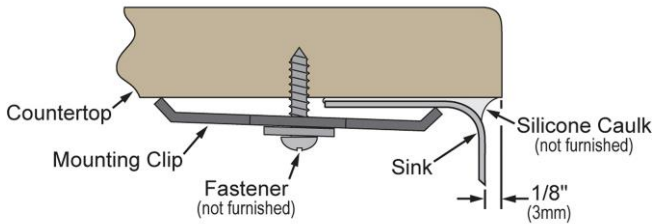

[Clean and Care Manual \(PDF\)](#)
[Installation Instructions \(PDF\)](#)
[Warranty \(PDF\)](#)

Similar models are available with: included accessories (kit)

Installation Profile:

1/8" OVERHANG

Designed to affix to the underside of any solid surface countertop.