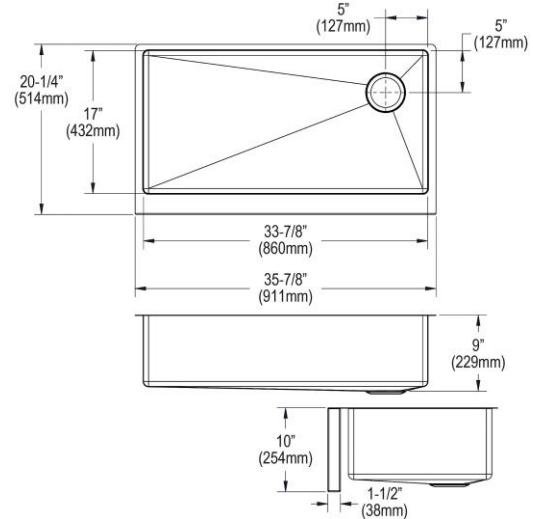

PART: _____ QTY: _____

PROJECT: _____

CONTACT: _____

DATE: _____

NOTES: _____

APPROVAL: _____

In keeping with our policy of continuing product improvement, Elkay reserves the right to change product specifications without notice. Please visit elkay.com for the most current version of Elkay product specification sheets. This specification describes an Elkay product with design, quality, and functional benefits to the user. When making a comparison of other producers' offerings, be certain these features are not overlooked.