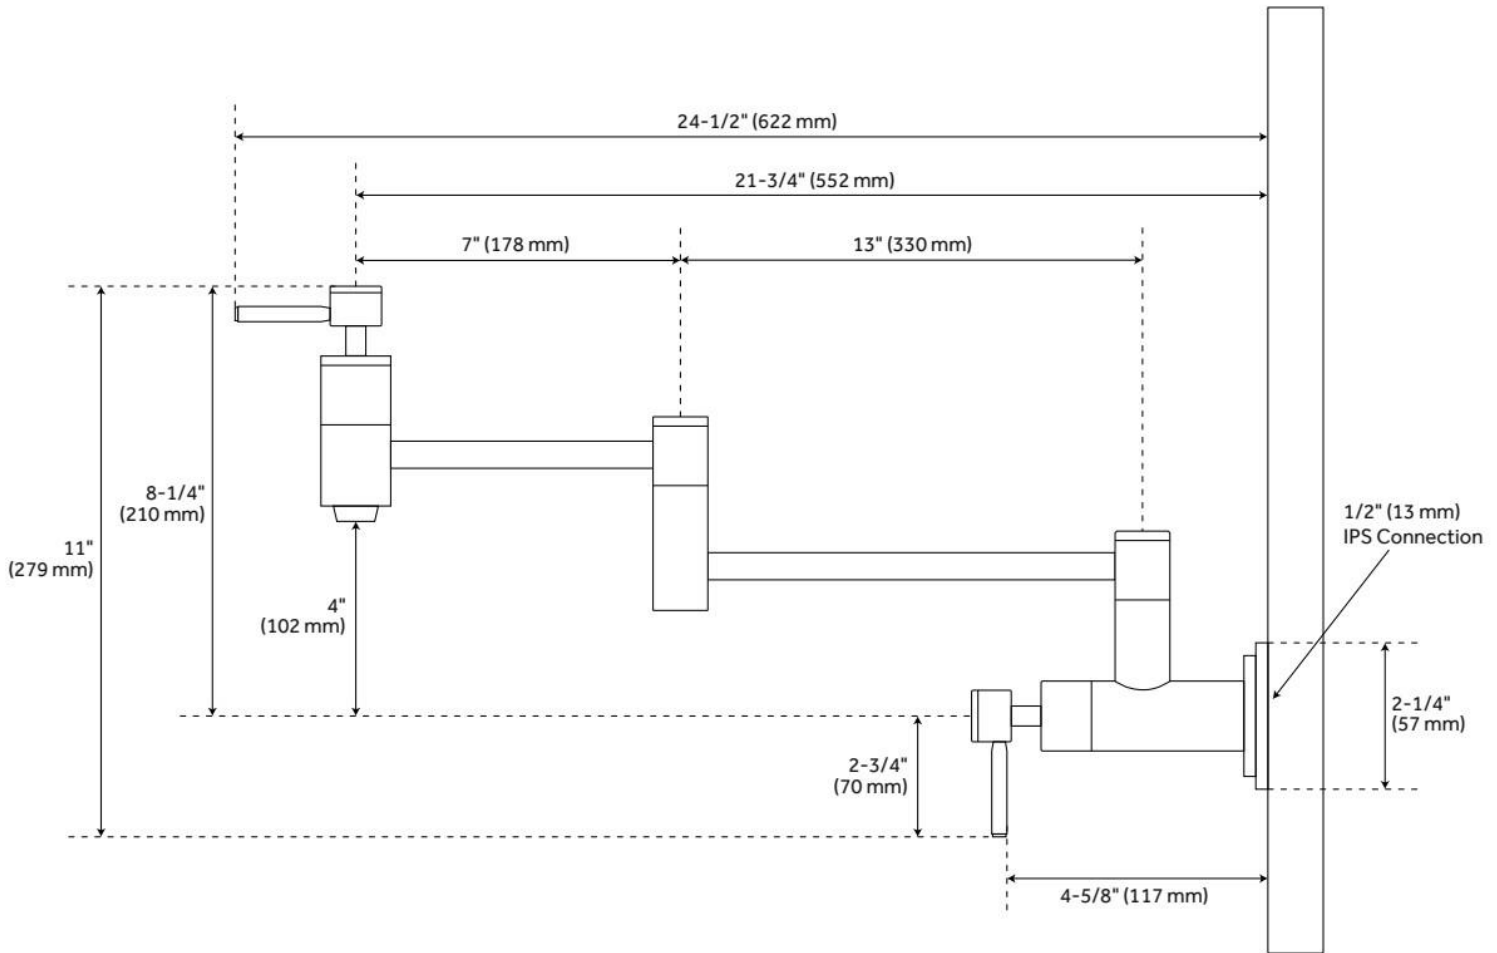

CONTEMPORARY RETRACTABLE WALL-MOUNT POT FILLER FAUCET

SKU: 917487

Code: SH329627, SH450649, SH450650, SH329628, SH329629, SH450655, SH484933, SH329626

REVISED 5/13/2024