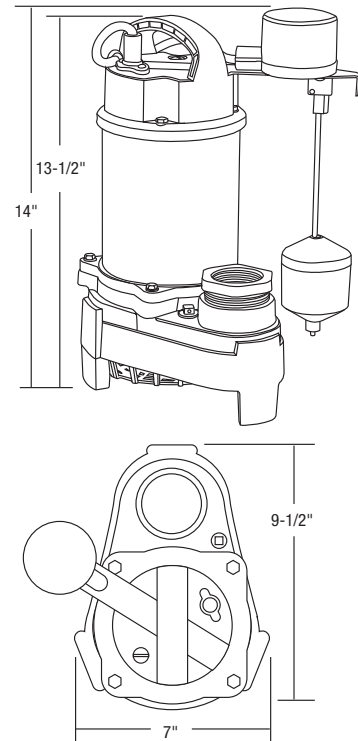

PF92751 Stainless / Cast Iron Sump Pump

Product Features

- Rugged stainless steel and cast iron pump body for durability
- Vertical float switch
- 2" NPT Discharge
- 2" x 1-1/2" NPT Adapter
- Handles up to 1/2" solids
- Non-clogging stainless steel vortex impeller
- Integrated carrying handle
- 10' power supply cord
- Built-in thermal overload protection for safety
- Permanent split capacitor continuous duty motor

PF92751

Motor Performance

- 3/4 HP 120 Volt AC (7.5 amps)

Product Specifications

Performance Chart										
Lift	0'	5'	10'	15'	20'	25'	30'	35'	40'	45'
GPM	80	75	69	61	55	45	38	25	16	2
GPH	4800	4500	4140	3660	3300	2700	2280	1500	960	2700