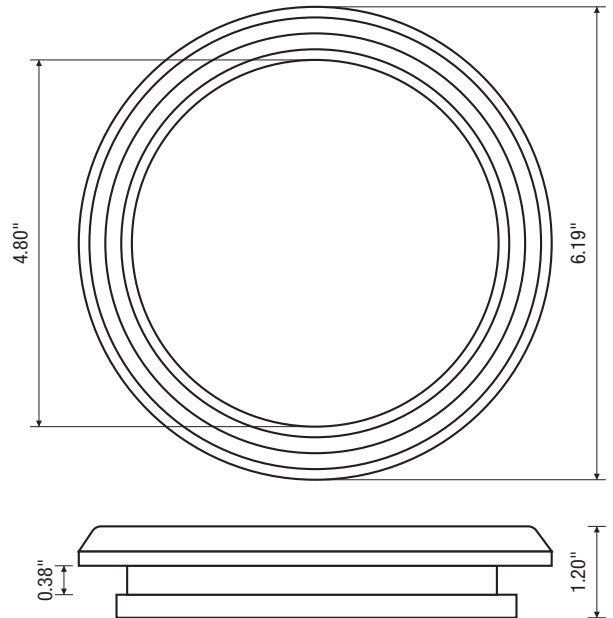

Product Specifications

Warranty and Codes

This PROFLO accessory carries a 1 year warranty when installed in residential applications.

In an effort to continually improve our products, we will make design changes from time to time. We reserve the right to ship newly designed product to fill any order unless it is agreed in writing to do otherwise.

* All measurements are nominal. Please verify before actual installation.