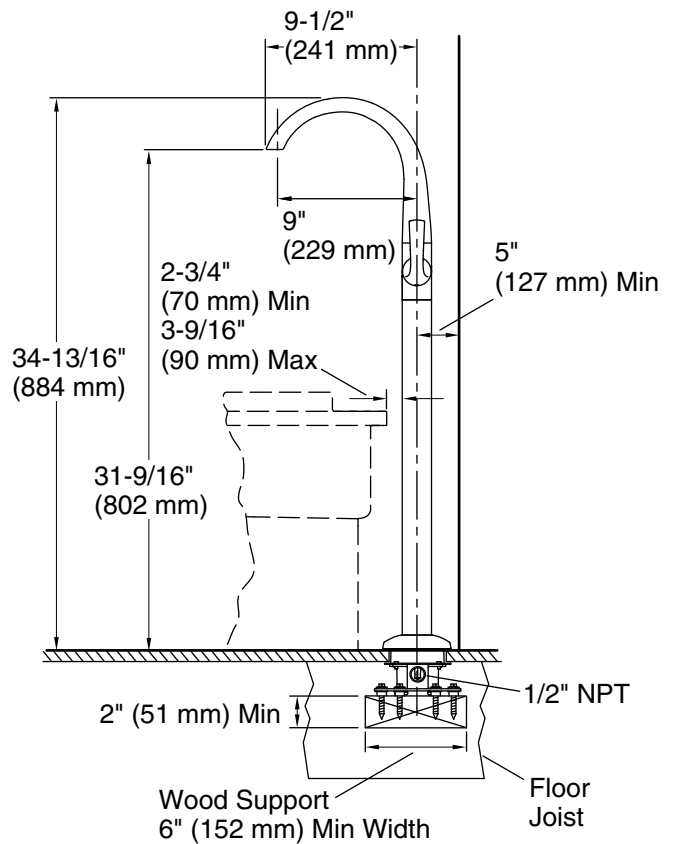

FEATURES

- Solid brass construction for durability and reliability
- Single lever handle allows for both ON/OFF activation and temperature setting
- Floor-mount installation
- 9-1/2" (241 mm) spout reach
- 9 gal/min (34 l/min) flow rate
- Integral valve
- Includes hardware kit and escutcheon
- Complements the Script collection

CODES/STANDARDS APPLICABLE

- Specified model meets or exceeds the following:
- ASME A112.18.1/CSA B125.1
 - ASSE 1014

P25088

SPECIFIED MODEL

Model	Description	Finishes		
P25088-00	Script Floor-Mount Bath Filler	<input type="checkbox"/> CP Polished Chrome	<input type="checkbox"/> AD Nickel Silver	<input type="checkbox"/> BCH Blush Bronze
Required Accessories				
P24761-00	Soft Modern Dual-Function Handshower w/Hose	<input type="checkbox"/> CP Polished Chrome	<input type="checkbox"/> AD Nickel Silver	<input type="checkbox"/> AG Brushed Nickel
		<input type="checkbox"/> W7 Black Nickel	<input type="checkbox"/> GN Gunmetal	<input type="checkbox"/> BCH Blush Bronze
P20512-00	Dual Mounting Block	<input type="checkbox"/> NA		