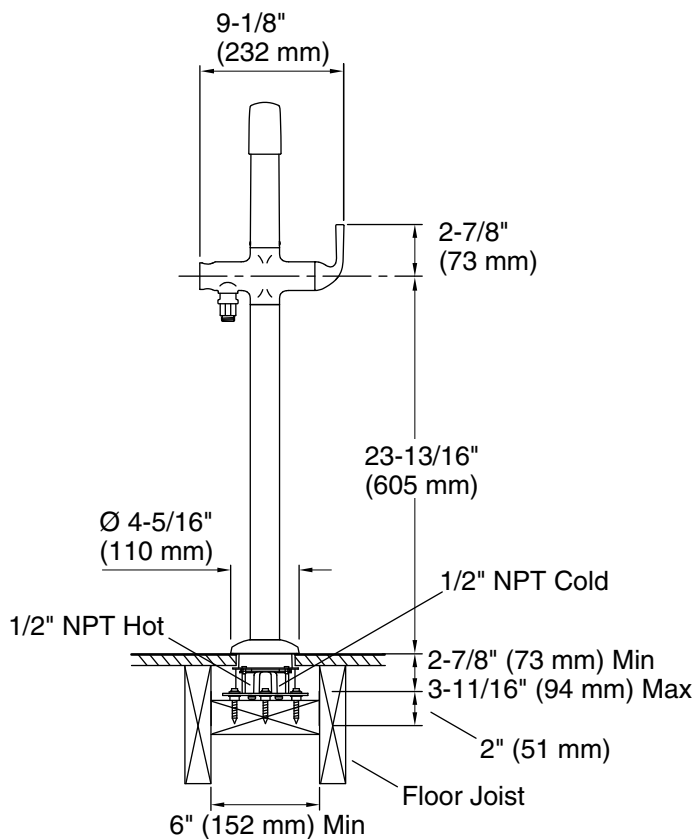

FEATURES

- Solid brass construction for durability and reliability
- Single lever handle allows for both ON/OFF activation and temperature setting
- Floor-mount installation
- 9-1/2" (241 mm) spout reach
- 9 gal/min (34 l/min) flow rate
- Integral valve
- Includes hardware kit and escutcheon
- Complements the Script collection

CODES/STANDARDS APPLICABLE

- Specified model meets or exceeds the following:
- ASME A112.18.1/CSA B125.1
 - ASSE 1014

P25088

SPECIFIED MODEL

Model	Description	Finishes		
P25088-00	Script Floor-Mount Bath Filler	<input type="checkbox"/> CP Polished Chrome	<input type="checkbox"/> AD Nickel Silver	<input type="checkbox"/> BCH Blush Bronze
Required Accessories				
P24761-00	Soft Modern Dual-Function Handshower w/Hose	<input type="checkbox"/> CP Polished Chrome	<input type="checkbox"/> AD Nickel Silver	<input type="checkbox"/> AG Brushed Nickel
		<input type="checkbox"/> W7 Black Nickel	<input type="checkbox"/> GN Gunmetal	<input type="checkbox"/> BCH Blush Bronze
P20512-00	Dual Mounting Block	<input type="checkbox"/> NA		