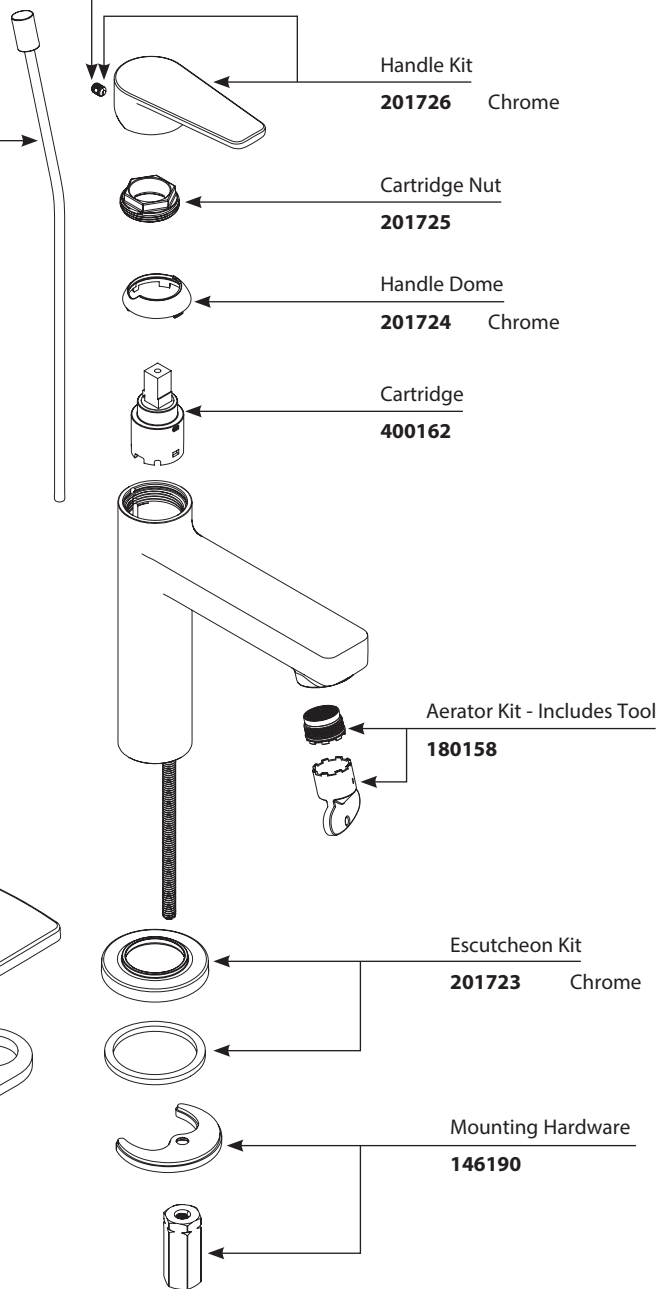

CFG

SLATE™		
One Handle Lavatory		
MODEL	TYPE	FINISH
40051	1/2" IPS with waste	Chrome

Set Screw
(Requires 3/32" hex key)

201727

Lift Rod Kit
175752 Chrome

50/50 Waste Assembly
40025 Chrome

Escutcheon Kit
201722 Chrome