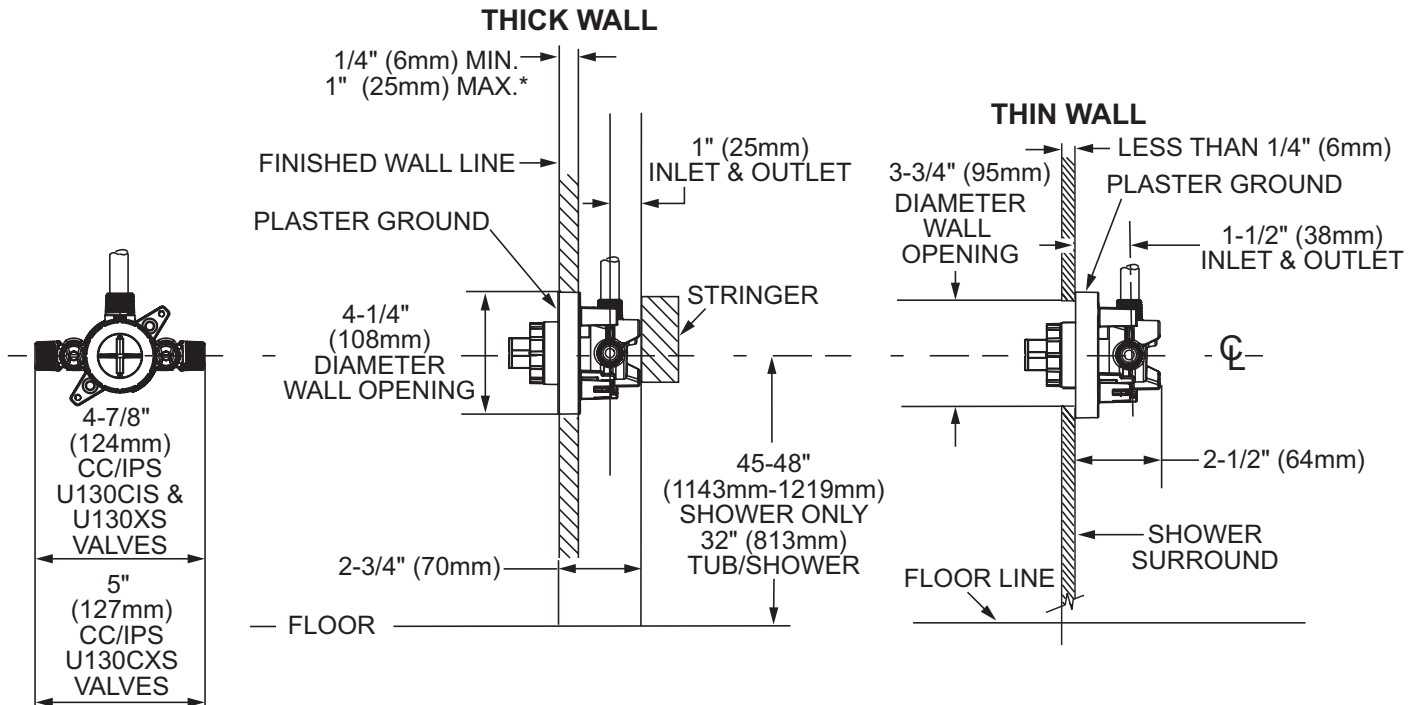

* Walls thicker than 1" (25mm) require optional extension kit.

CRITICAL DIMENSIONS

(DO NOT SCALE)

FOR MORE INFORMATION CALL: 1-800-BUY-MOEN

www.moen.com