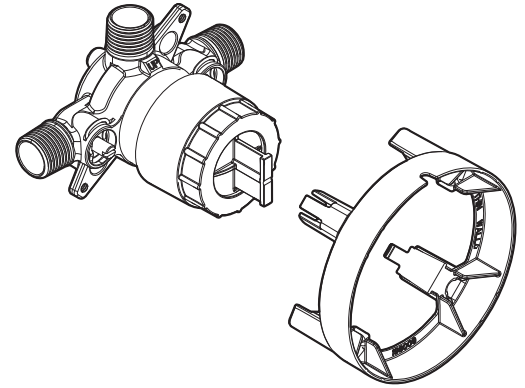

DESCRIPTION

- Brass Construction
- 1/4" turn stops on each inlet
- Available with 1/2" CC/IPS, PEX, Cold Expansion PEX Connections
- All inlets match outlets

OPERATION

- Supplied Flush Plug allows testing up to 200 PSI with air (300 PSI water)
- Installation in thin or thick wall applications

CARTRIDGE

- Cartridge is supplied in the M-CORE™ Trim Kit

STANDARDS

- Third party certified to meet ASME A112.18.1/CSA B125.1, and all applicable requirements referenced therein

WARRANTY

1. Lifetime limited warranty against leaks, drips and finish defects to the original homeowner
   - 10 year limited warranty when used in a multifamily installation
   - 5 year limited warranty when used in a commercial installation
2. Visit www.moen.com/support for complete details and limitations

M-CORE™

3 Port Rough-In Valve With 1/4 Turn Stops

Models:

U130CIS
U130XS
U130CXS

Inlet Connection

CC/IPS
PEX
Cold Expansion PEX