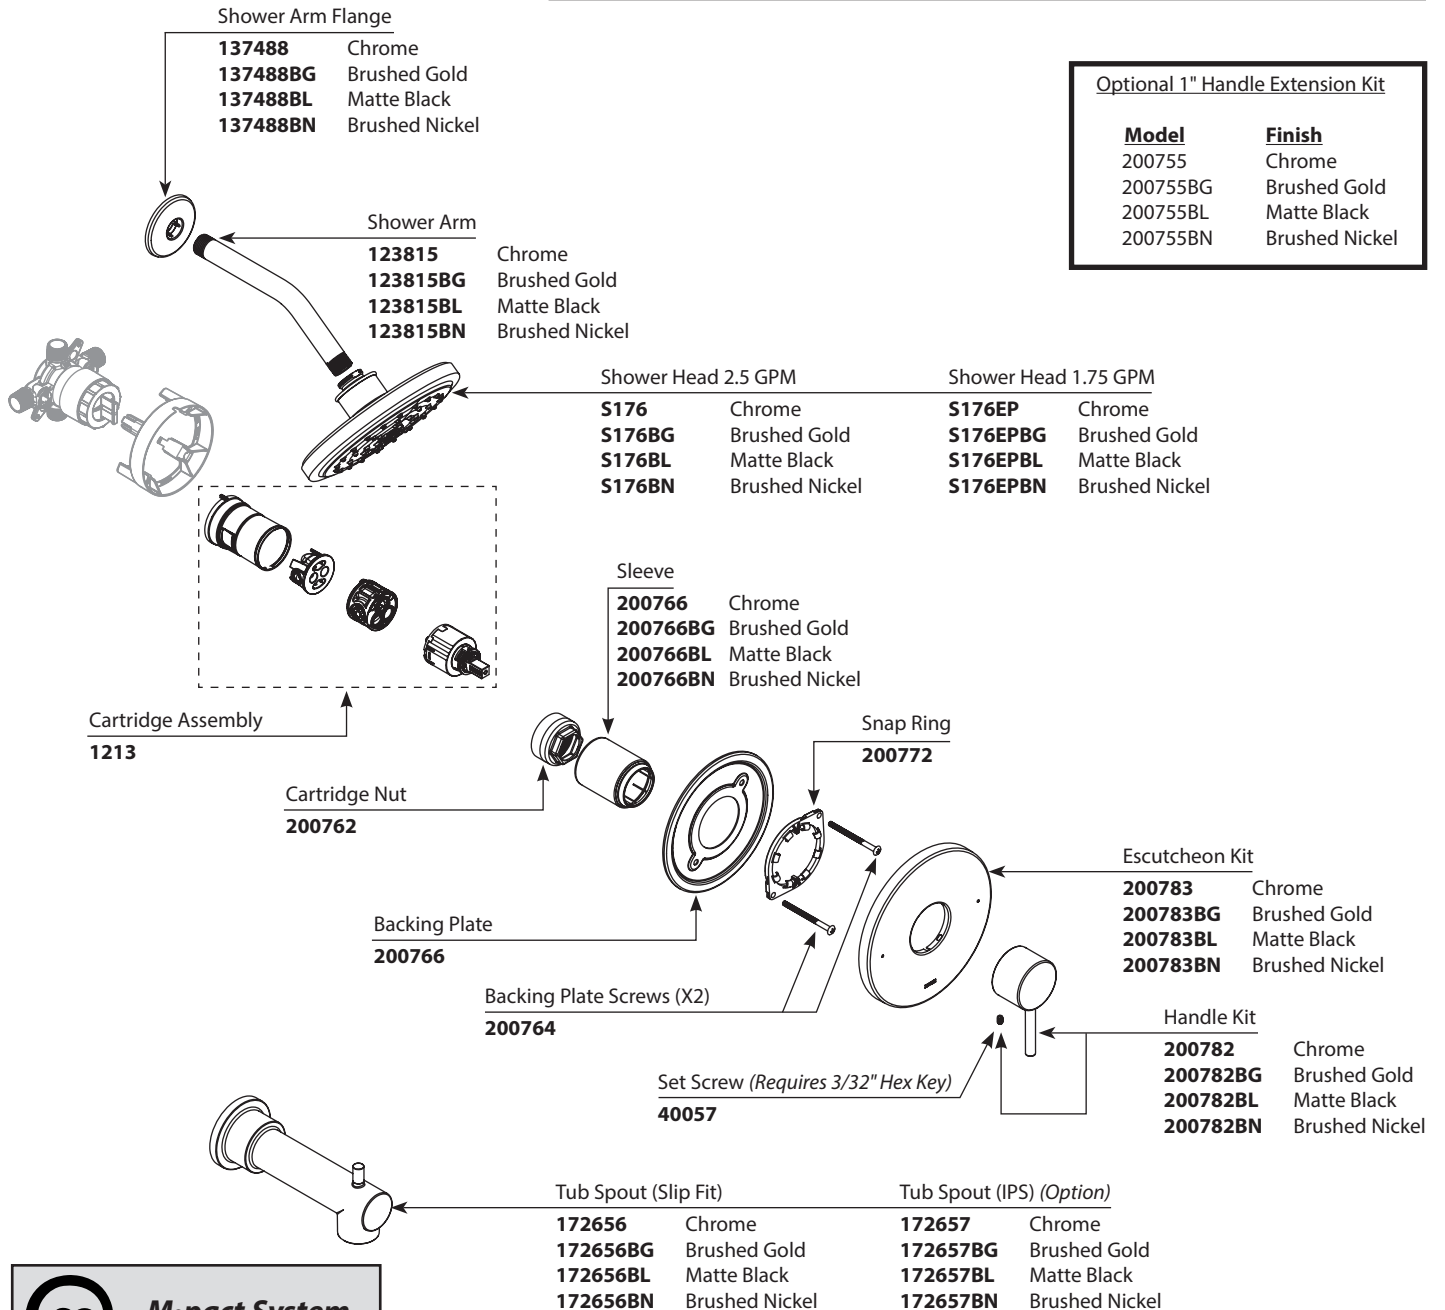

- Order by Part Number
- Trim can be used with U130 series or U140 series valve

ALIGN™ Single-Handle M-CORE™ Trim			
Valve Trim Only	Shower Trim Only	Tub Shower Trim	Finish
UT3291	UT3292	UT3293	Chrome
UT3291BG	UT3292BG	UT3292BG	Brushed Gold
UT3291BL	UT3292BL	UT3293BL	Matte Black
UT3291BN	UT3292BN	UT3293BN	Brushed Nickel
	UT3292EP	UT3293EP	Chrome
	UT3292EPBG	UT3293EPBG	Brushed Gold
	UT3292BLEPBL	UT3293EPBL	Matte Black
	UT3292EPBN	UT3293EPBN	Brushed Nickel

EP = 1.75gpm head

Optional 1" Handle Extension Kit	
Model	Finish
200755	Chrome
200755BG	Brushed Gold
200755BL	Matte Black
200755BN	Brushed Nickel

MOEN® REGISTERED TRADEMARK
 © 2010 MOEN INC.