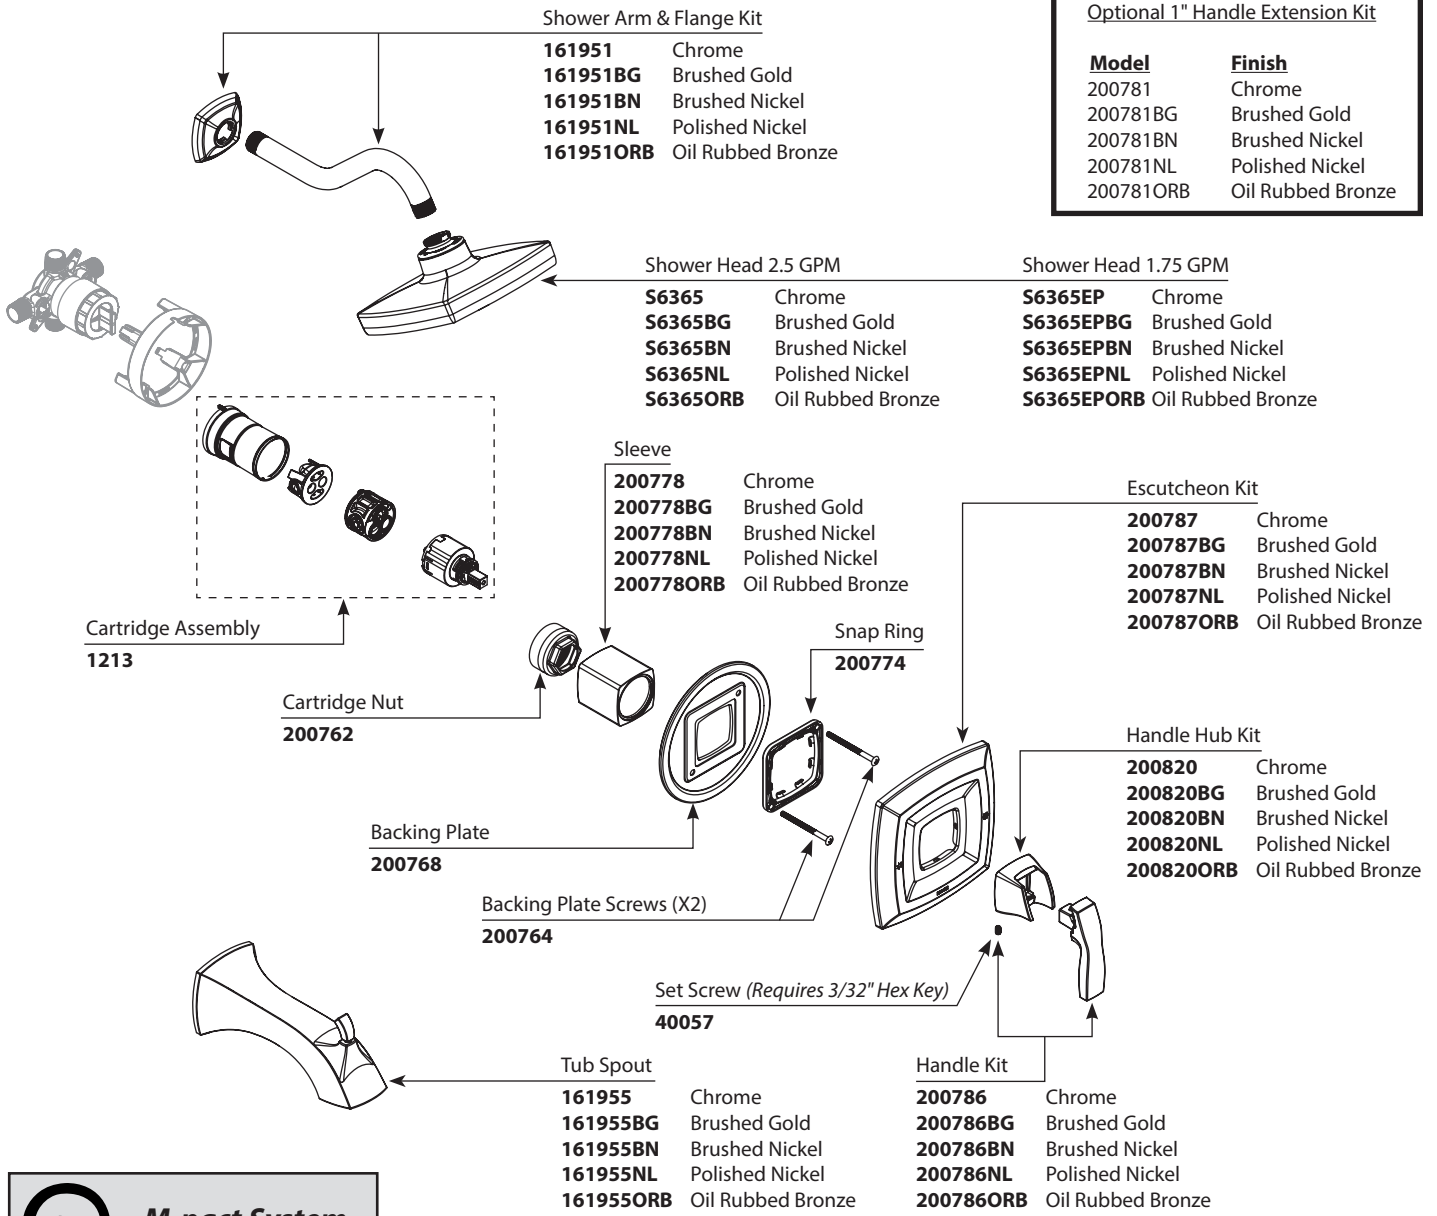

- Order by Part Number
- Trim can be used with U130 series or U140 series valve

VOSS™ Single-Handle M-CORE™ Trim			
<u>Valve Trim Only</u>	<u>Shower Trim Only</u>	<u>Tub Shower Trim</u>	<u>Finish</u>
UT3691	UT3692	UT3693	Chrome
UT3691BG	UT3692BG	UT3693BG	Brushed Gold
UT3691BN	UT3692BN	UT3693BN	Brushed Nickel
UT3691NL	UT3692NL	UT3693NL	Polished Nickel
UT3691ORB	UT3692ORB	UT3693ORB	Oil Rubbed Bronze
	UT3692EP	UT3693EP	Chrome
	UT3692EPBG	UT3693EPBG	Brushed Gold
	UT3692EPBN	UT3693EPBN	Brushed Nickel
	UT3692EPNL	UT3693EPNL	Polished Nickel
	UT3692EPORB	UT3693EPORB	Oil Rubbed Bronze

EP = 1.75gpm head

<u>Optional 1" Handle Extension Kit</u>	
<u>Model</u>	<u>Finish</u>
200781	Chrome
200781BG	Brushed Gold
200781BN	Brushed Nickel
200781NL	Polished Nickel
200781ORB	Oil Rubbed Bronze