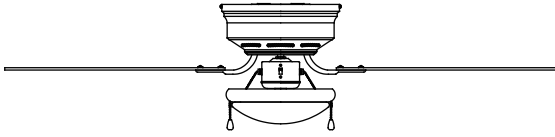

8928737
FF525HBNWM

52" Five-Blade Hugger Mount Ceiling Fan, Brushed Nickel

PRODUCT SPECIFICATIONS

FEATURES	DESCRIPTION
Mounting Type	Hugger
Fan Span	52"
No. of Blades	5
Product Use	Residential
Light Kit	Opal Frosted Glass
Body Color	Brushed Nickel
Blade Color(s)	MS5257/MS3536
Blade Pitch	12°
Rotation	Reversible
Lamp Source	LED*E26*6.5W*3,000K*10,000Hrs
Downrod	N/A
Blade Material	MDF
Speed	3
Pull Chain or Remote Control	Pull Chain Switch
Clearance (B)	9.8"
Motor Size (MM)	153*13
Motor Diameter (C)	11.7"
Bulbs Included	Yes
AMPS (HI speed)	<1
Watts (Hi speed)	59.7
Airflow (Cu. Ft. Per Minute)	2130
Airflow Efficiency (CFM Per Watt)	56

SUBMITTAL SHEET

- Dual-mount
- 3-speed reversible motor
- Brushed Nickel finish
- Opal frosted glass light kit
- LED*E26*2*6.5W bulbs
- 3,000 kelvin
- 10,000 average hour life
- Five blades

SAMPLE SPECIFICATION: