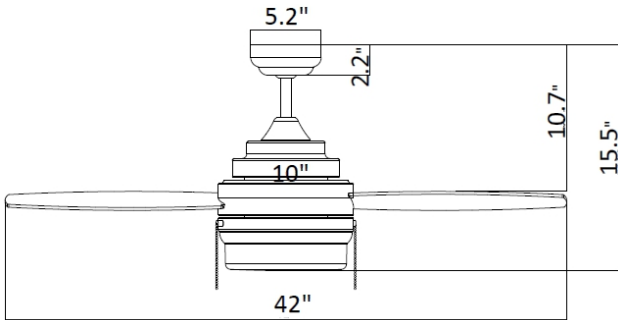

8928739

FF423G

42" dual mount ceiling fan

FEATURES	42" dual mount ceiling fan
Mounting Type	dual mount
Fan Span	42"
No. of Blades	3
Product Use	Residential
Body Color	Gun Metal
Blade Material	Plywood
Blade Color(s)	Black and Graphite
Blade Pitch	12"
Rotation	Reversible
Downrod	4"
No. of Speeds	3
Motor Size (MM)	153*9
Motor Diameter	6"
AMPS (HI speed)	0.389
Watts (HI speed)	45W
Airflow (Cu. Ft. Per Minute)	1643
Airflow Efficiency (CFM/watt)	57
Control	Chain
Light Kit	Opal Frosted
Lamp Source	LED*E26 med*9.5W*3000K*15,000 hrs
Bulbs Included	Yes