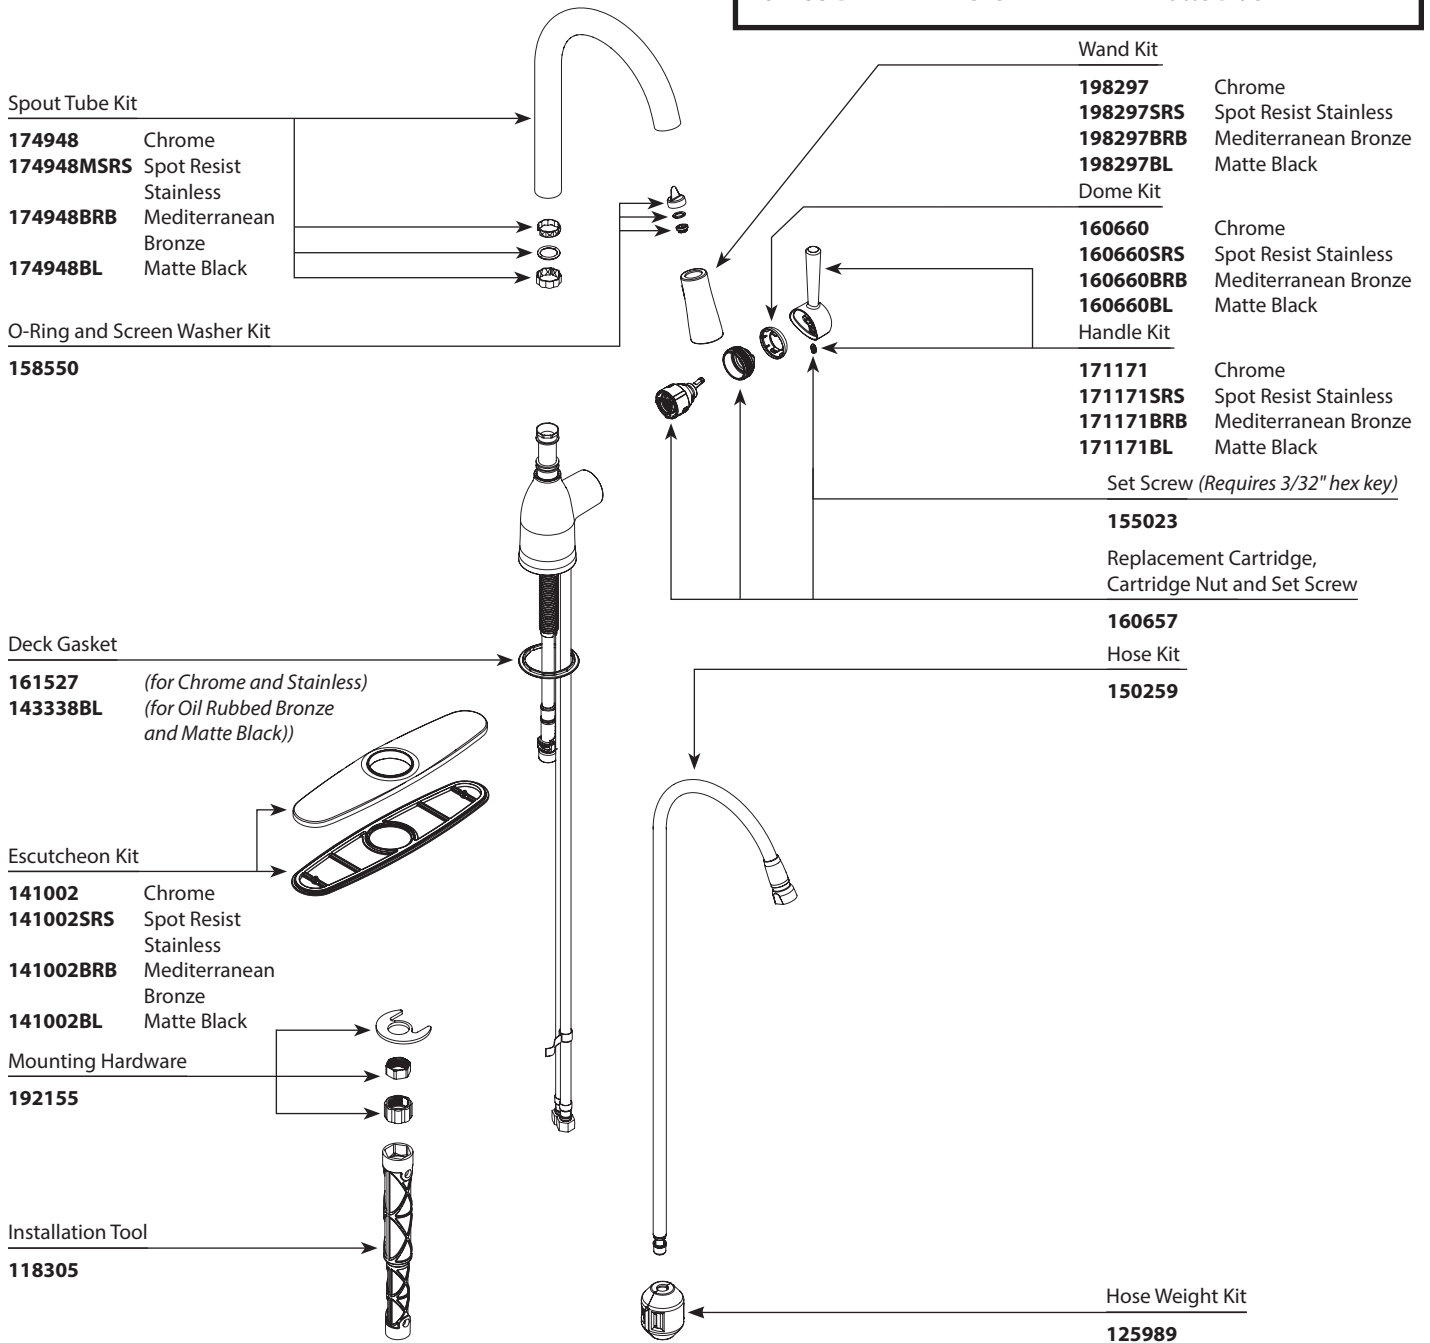

■ Order by Part Number

ADLER™		
Single-Handle High Arc Pulldown Kitchen Faucet		
MODEL	HANDLE	FINISH
87233	Lever	Chrome
87233SRS	Lever	Spot Resist Stainless
87233 BRB	Lever	Mediterranean Bronze
87233 BL	Lever	Matte Black

OPTIONAL

Mounting Bracket

176787