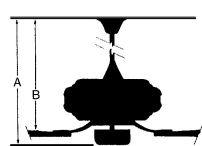

Image File Name: **F602L-BN/CH.jpg**

MEASUREMENTS

Blade Finish:	Reversible		
	Blades:		
	No		
Blade Material:	Slope:		
ABS	Yes		
Blade Sweep:	No. of Blades:	Blade Pitch:	Hanging Weight:
42"	6	20	30.82
Downrod 1:	Downrod 1	Downrod 2:	Downrod 2
6	Outside Dia:	Outside Dia:	
	.75		
Ceiling to Lowest Point: (Dim A)	Ceiling to Blade (Dim B)	Lead Wire:	Motor Size:
15.75	13.75	80	82 x 25 mm