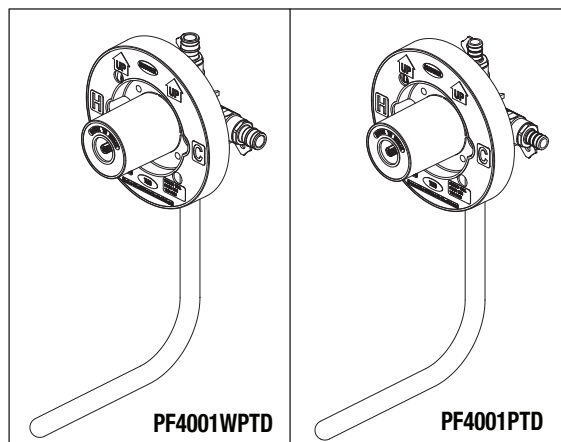

Parts Breakdown

PRESSURE BALANCE TUB AND SHOWER ROUGH IN VALVE

PF4001PTD / PF4001WPTD

PF4001PTD / PF4001WPTD

Part Name

No.	Item	Part Number
1	Plaster guard	ACF4001GRD
2	Cartridge	ACF4001UCRT
3	Stop valve	ACF4001STOP
4	O-ring	ACF4001ORING

Warranty and Codes

This product comes complete with installation, operating, care and maintenance instructions. This PROFLO faucet carries a limited lifetime warranty when installed in residential applications. The warranty is five years in commercial applications. This product meets ASME A112.18.1 and ASSE 1016-P.