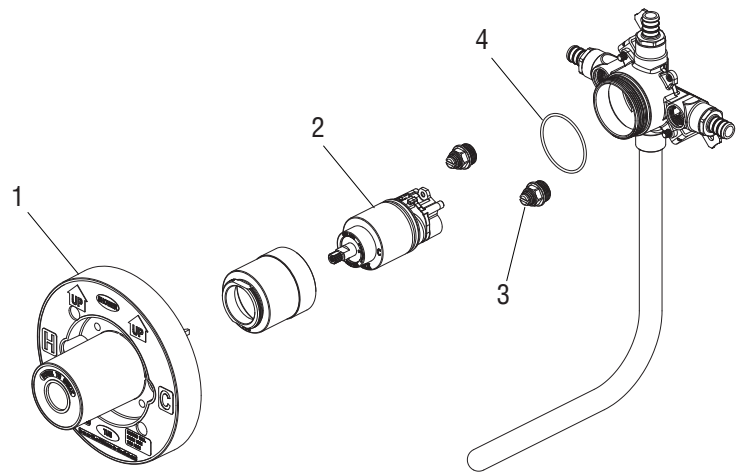

Parts Breakdown

PRESSURE BALANCE TUB AND SHOWER ROUGH IN VALVE

PF4001PTD / PF4001WPTD

PF4001PTD / PF4001WPTD

Part Name

No.	Item	Part Number
1	Plaster guard	ACF4001GRD
2	Cartridge	ACF4001UCRT
3	Stop valve	ACF4001STOP
4	O-ring	ACF4001ORING