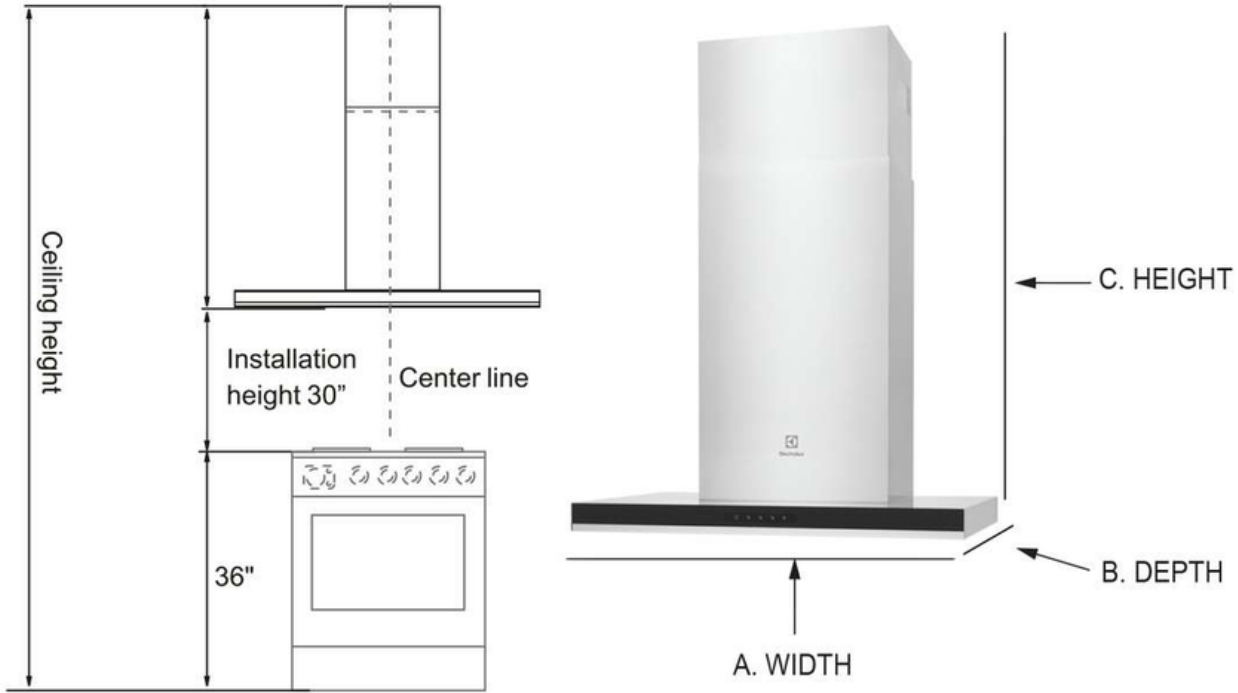

Height	53 9/10"
Width	35 3/4"
Depth	19 7/10"

Installation

Power Supply Connection Location	Top Center
Power Supply Connection Type	Hard Wired

Safety Certifications and Approvals

CSA Listed	Yes
RoHS	Yes

Installation Diagram

PRODUCT DIMENSIONS			
MODEL	A. WIDTH	B. DEPTH	C. HEIGHT
30" T Shape Hood	29 3/4" (75.57 cm)	19 7/10" (50.04cm)	30" - 53 9/10" (76.2cm - 136.9cm)
36" T Shape Hood	35 3/4" (90.81cm)	19 7/10" (50.04 cm)	30" - 53 9/10" (76.2cm - 136.9cm)
42" T Shape Hood	41 3/4" (106.05 cm)	23 7/10" (50.04 cm)	30" - 53 9/10" (76.2cm - 136.9cm)