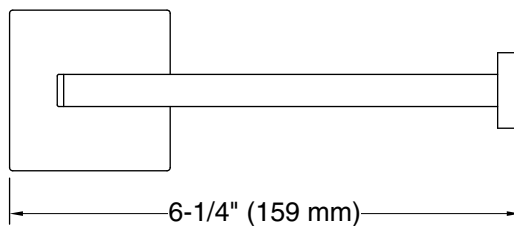

Available Colors/Finishes

Color tiles intended for reference only.

Color	Code	Description
	CP	Polished Chrome
	BN	Vibrant® Brushed Nickel

Technical Information

All product dimensions are nominal.

Installation Type: Wall-mount