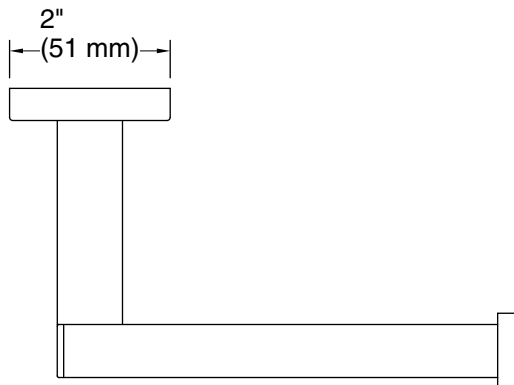

Technical Information

All product dimensions are nominal.

Installation Type: Wall-mount

Material: Zinc, Brass

Notes

Install this product according to the installation instructions.

CAUTION: Risk of personal injury. Do not install these products in any area where they are likely to be used inadvertently as a grab bar or support bar. These products are not designed or intended for use as a grab bar or support bar.