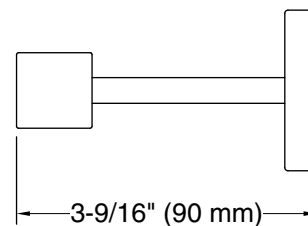

Available Colors/Finishes

Color tiles intended for reference only.

Color	Code	Description
	CP	Polished Chrome
	BN	Vibrant® Brushed Nickel

Technical Information

All product dimensions are nominal.

Installation Type: Wall-mount