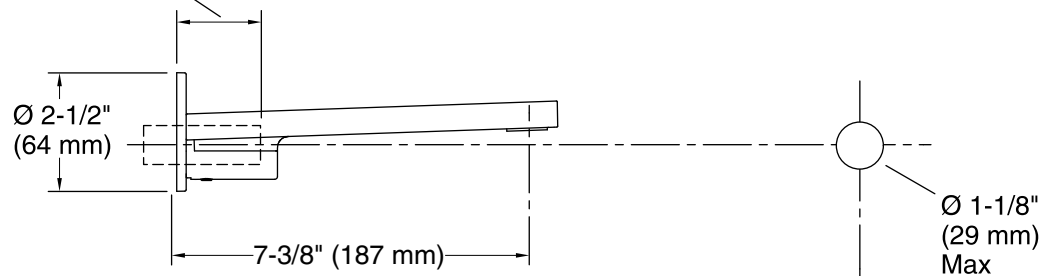

Color tiles intended for reference only.

Color	Code	Description
	CP	Polished Chrome
	TT	Vibrant Titanium

Slip-Fit Spout:

Extend 5/8" OD tube 1-1/2"
(38 mm) from finished wall.

Threaded Spout:

Extend 1/2" NPT pipe 1-1/2"
(38 mm) from finished wall.

**Technical Information**

All product dimensions are nominal.

Notes

Install this product according to the installation guide.