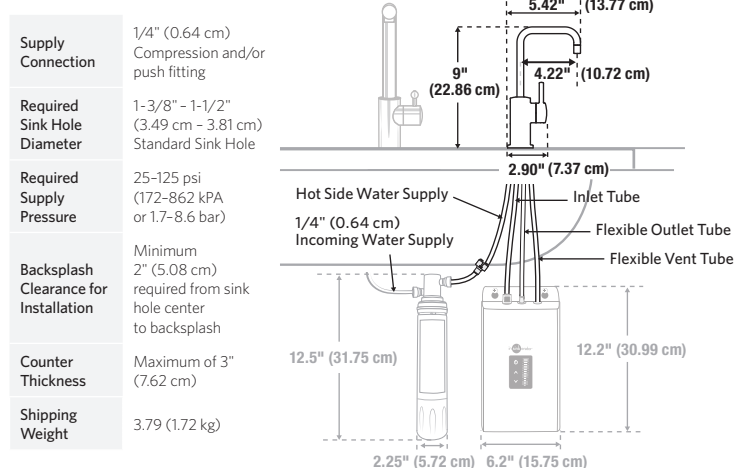

MODERN 3020

Instant Hot Water Faucet FH3020

FEATURES:

- Hot only faucet – dispenses near-boiling water
- For use with an InSinkErator instant hot water tank and filtration system (sold separately)
- Self-closing hot valve for automatic shut off
- Handle moves forward to avoid hitting backsplash
- Spout swivels 360° for convenience

MATERIAL:

- Reverse osmosis certified and compatible per NSF/ANSI 58
- Solid brass construction
- Corrosion resistant ceramic disc valve

FINISHES:

Chrome • Stainless Steel • Arctic Steel • Matte Black
Brushed Bronze • Polished Nickel

WARRANTY:

We Come To You® 5-Year In-Home Limited Warranty.
Covers parts and labor.

The complete InSinkErator warranty is included in the Care & Use booklet with each unit.

CERTIFICATIONS:

NSF/ANSI 372 • NSF/ANSI 58 • NSF/ANSI 42/53
NSF/ANSI 61 • ASME A112.18.1 • UPC Certified
ASSE 1023 • ADA Compliant

USA: 1.800.558.5700 www.insinkerator.com
CA: 1.800.561.1700 www.insinkerator.ca

InSinkErator may make improvements and/or changes in the specifications at any time, in its sole discretion, without notice or obligation and further reserves the right to change or discontinue models.

©2020 InSinkErator, InSinkErator® is a business unit of Emerson Electric Co. All rights reserved.