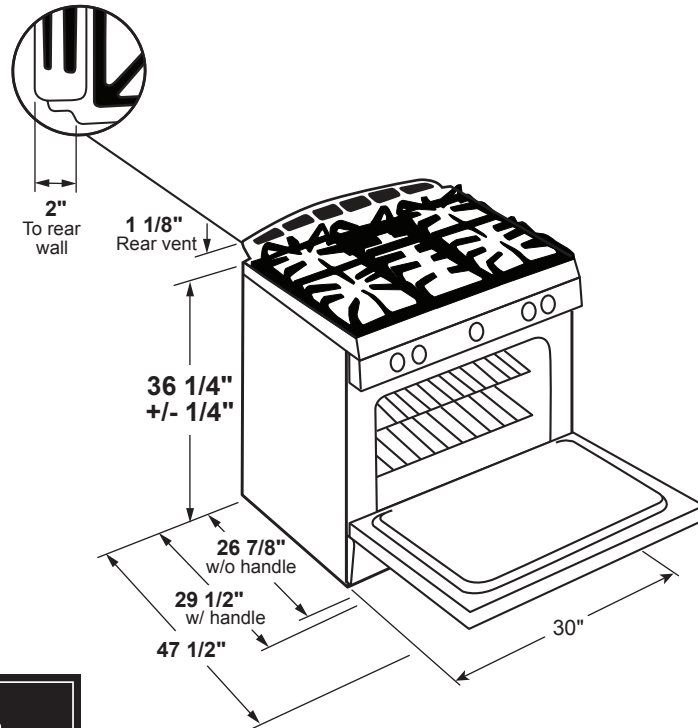

JGS760BEL/DEL/EEL/SEL

GE® 30" Slide-In Front Control Convection Gas Range

DIMENSIONS AND INSTALLATION INFORMATION (IN INCHES)

NOTE: Door handle protrudes 3" from door face.
Cabinets and drawers on adjacent 45° and 90° walls should be placed to avoid interference with the handle.

NOTE: Cabinets installed adjacent to slide-in ranges must have an adhesion spec of at least 194° temperature rating.

INSTALLATION INFORMATION: Before installing, consult installation instructions packed with product for current dimensional data.

For all installations, install the required rear trim to back of range with 4 screws provided.