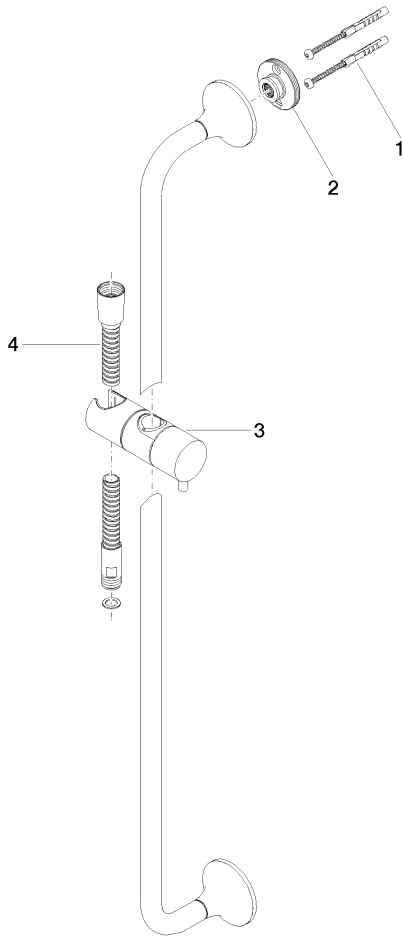

Shower - VAIA

VAIA Shower set without hand shower - Brushed Dark Platinum

Article number: 26 413 809-99

Spare parts list

Position	Quantity used	Item Number	Spare part	Delivery time (Working days)
1	2	05 30 31 025 00 90	fixing set	2
2	2	90 17 20 759 00 90	disc	2
3	1	12 580 970-99	Slide unit - Brushed Dark Platinum	50
4	1	28 322 970-99	Metal shower hose 1/2" x 3/8" x 1750 mm - Brushed Dark Platinum	50

Shower - VAIA

VAIA Shower set without hand shower - Brushed Dark Platinum

Article number: 26 413 809-99