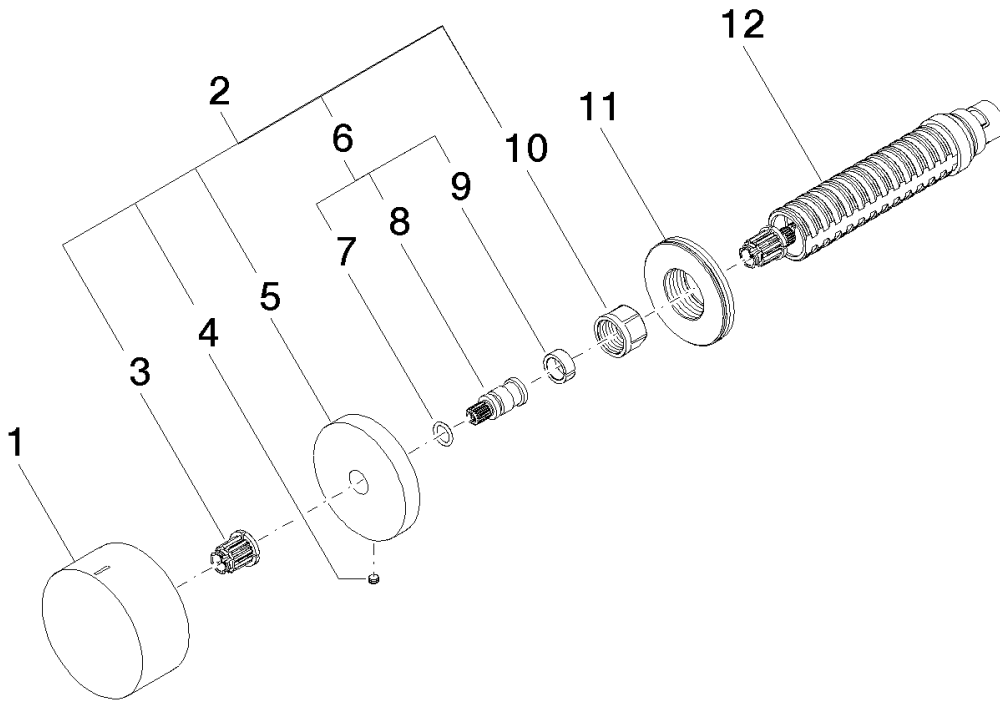

Shower - CL.1
Wall valve clockwise closing cold 1/2" - Brushed Platinum
Article number: 36 607 741-06

Shower - CL.1

Wall valve clockwise closing cold 1/2" - Brushed Platinum

Article number: 36 607 741-06

Spare parts list

Position	Quantity used	Item Number	Spare part	Delivery time (Working days)
1	1	09 20 74 020-06	handle (cold)	10
2	1	04 27 74 004 00-06	rosette	10
3	1	90 12 12 002 00 90	fixing cap	2
4	1	09 31 11 055 90	pin	2
5	1	09 27 74 004-06	rosette	10
6	1	04 29 06 020 00-00	spindle	10
7	1	90 14 10 060 00 90	seal	2
8	1	09 29 06 020-06	spindle	-
Spare part can no longer be ordered, please order the replacement item				
9	1	90 14 15 020 03 90	ring	2
10	1	90 23 30 023 00 90	nut	2
11	1	09 30 01 107 90	sleeve	2
12	1	90 90 03 143 00 90	top	2