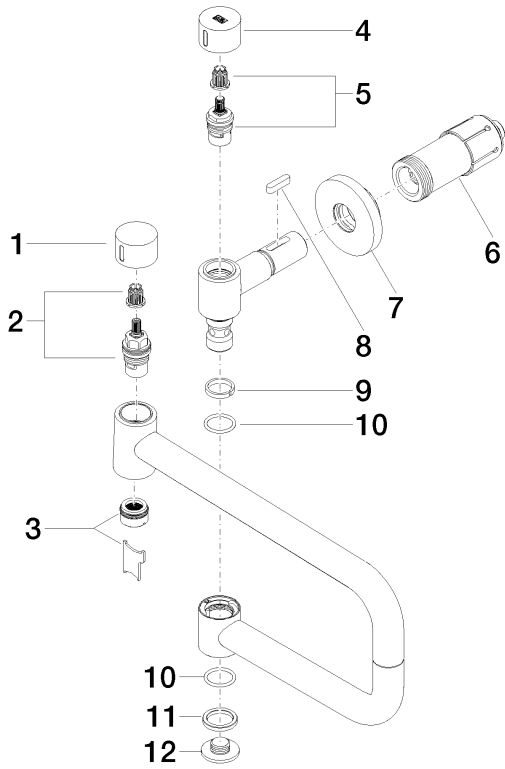

Kitchen - Tara Ultra
POT FILLER Cold water valve - Brushed durabronz (23kt)
Article number: 30 805 875-28

Kitchen - Tara Ultra

POT FILLER Cold water valve - Brushed durabron (23kt)

Article number: 30 805 875-28

Spare parts list

Position	Number of units	Item Number	Spare part	Lead time
1	1	09 20 62 025-28	handle	20
2	1	90 90 03 146 00 90	top	2
3	1	90 23 01 026 11-28	aerator	20
4	1	09 20 62 027-28	handle	20
5	1	90 90 03 171 00 90	top	2
6	1	90 30 01 213 00 90	connection	2
7	1	90 27 87 039 00-28	rosette	20
8	1	90 16 04 001 00 90	spring	2
9	1	09 28 10 136 90	ring	2
10	2	09 14 10 015 90	seal	2
11	1	09 28 10 139 90	ring	2
12	1	09 21 02 028-28	lid	20