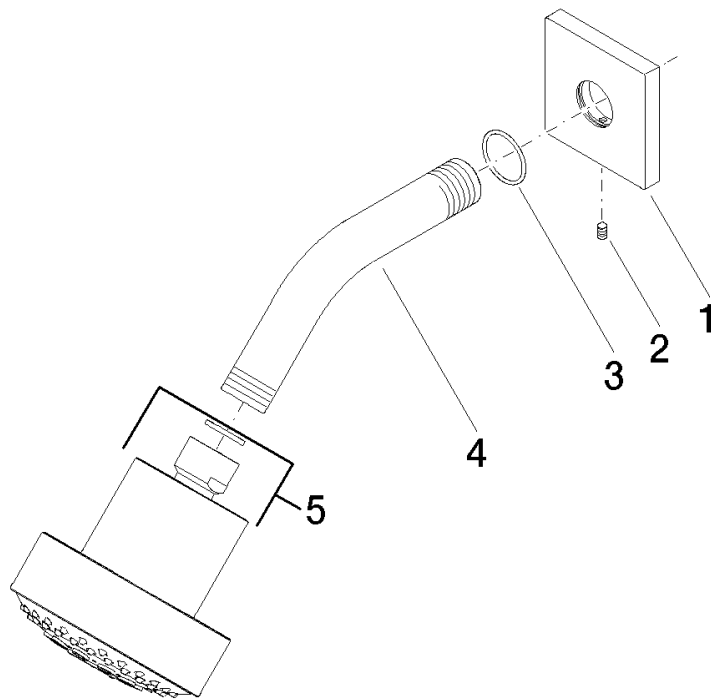

Shower - IMO
Shower head FlowReduce
Article number: 28 508 980-28 0010

Shower - IMO

Shower head FlowReduce

Article number: 28 508 980-28 0010

Spare parts list

Position	Quantity used	Item Number	Spare part	Delivery time
1	1	09 27 98 003-28	rosette	20
2	1	09 31 11 048 90	pin	2
3	1	09 14 10 098 90	seal	2
4	1	09 11 03 011-28	connection	20
5	1	04 12 11 110 30-28	shower	-