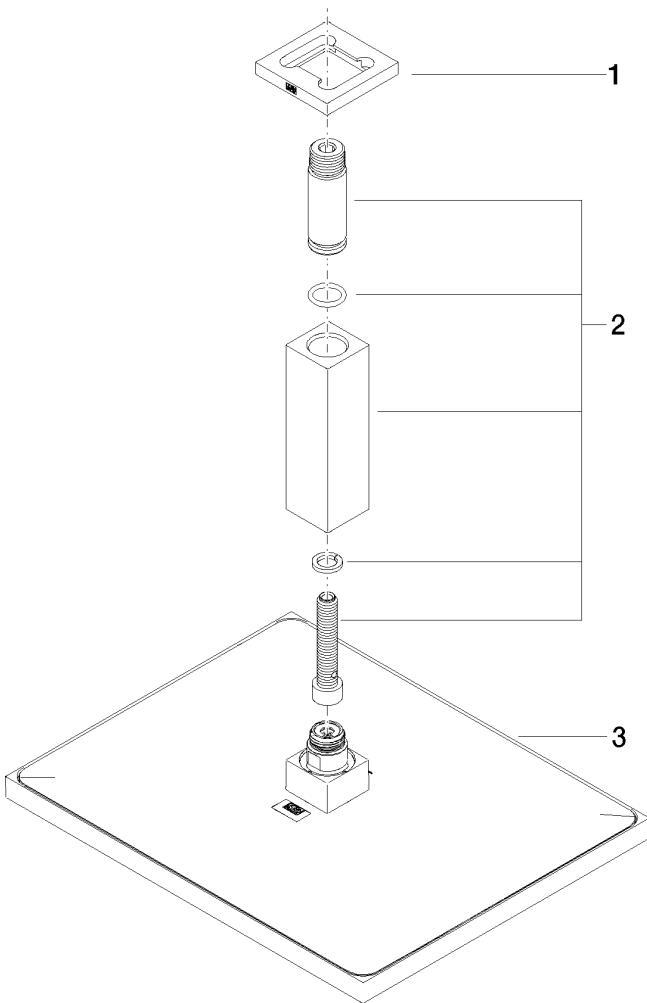

Shower - MEM

Rain shower with ceiling fixing 300 x 240 mm

Article number: 28 775 980-28 0010

Spare parts list

Position	Quantity used	Item Number	Spare part	Delivery time
1	1	09 27 98 017-28	rosette	20
2	1	90 11 10 092 00-28	connection	20
3	1	04 12 05 063 10-28	shower	20

Shower - MEM

Rain shower with ceiling fixing 300 x 240 mm

Article number: 28 775 980-28 0010