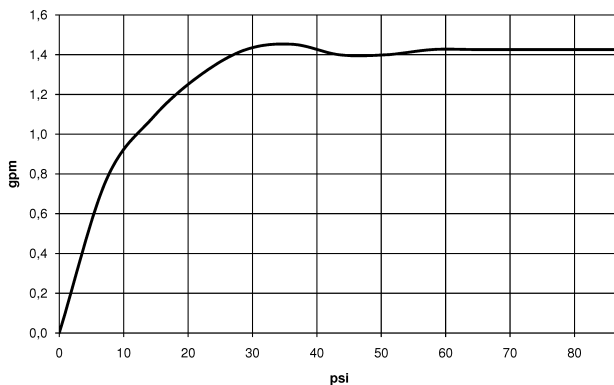

Kitchen - Lot

Two-hole mixer with individual flanges - Dark Platinum matte

Article number: 32 800 680-99 0010

Dimensional drawing

All dimensions in mm / inch = mm x 0,0394

Flow rate chart