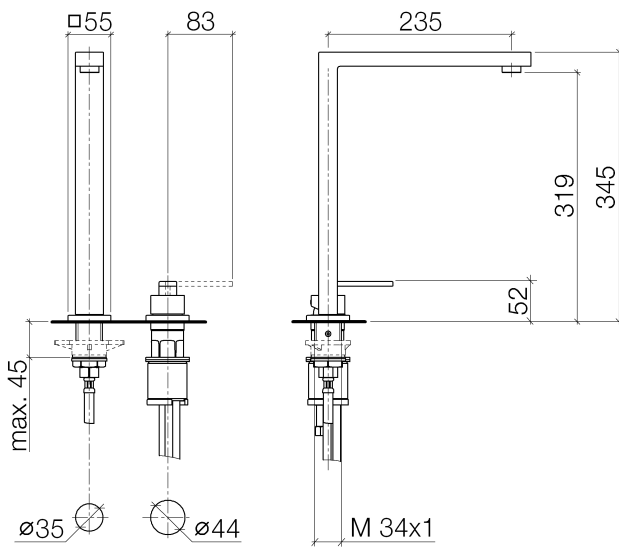

Kitchen - Lot

Two-hole mixer with individual flanges - Dark Platinum matte

Article number: 32 800 680-99 0010

- 9-1/4" Projection
- Swiveling spout 360°
- Areated stream
- Total height 13-5/8"
- Height to aerator/spout outlet 12-1/2"
- Individual flanges 2-1/8" x 2-1/8"
- Spout hole diameter 1-3/8"
- Single-lever mixer hole diameter 1-3/4"
- Water flow rate limited to max. 1.5 gpm
- lead-free
- Flexible positioning of components

### Dimensional drawing

All dimensions in mm / inch = mm x 0,0394

### Flow rate chart

Kitchen - Lot

Two-hole mixer with individual flanges - Dark Platinum matte

Article number: 32 800 680-99 0010

### Spare parts list

Number	Item Number	Designation	Number of units
1	90 11 06 188 08-99	spout	1
2	90 23 01 029 04-99	aerator	1
3	04 23 10 044 01 90	fixing set	1
4	90 27 78 023 00-99	rosette	1
5	09 30 30 057 90	screw	1
6	09 30 11 028 90	disc	1
7	09 14 10 077 90	seal	1
8	04 24 04 166 10 90	nipple	1
9	09 14 20 002 90	seal	1
10	90 20 78 040 00-99	handle	1
11	09 24 04 142-99	nut	1
12	09 14 10 037 90	seal	1
13	04 28 10 148 00 90	accessories	1
14	90 15 05 061 00 90	cartridge	1
15	09 30 01 100 10 90	sleeve	1
16	09 27 78 007-99	rosette	1
17	04 30 11 038 02 90	fixing set	1
18	09 31 11 011 90	pin	1
19	09 18 40 079 90	sleeve	1
20	04 30 04 045 00 90	Flexible supply line Short shaft 3/8" -	2
21	04 30 04 019 00 90	hose	1