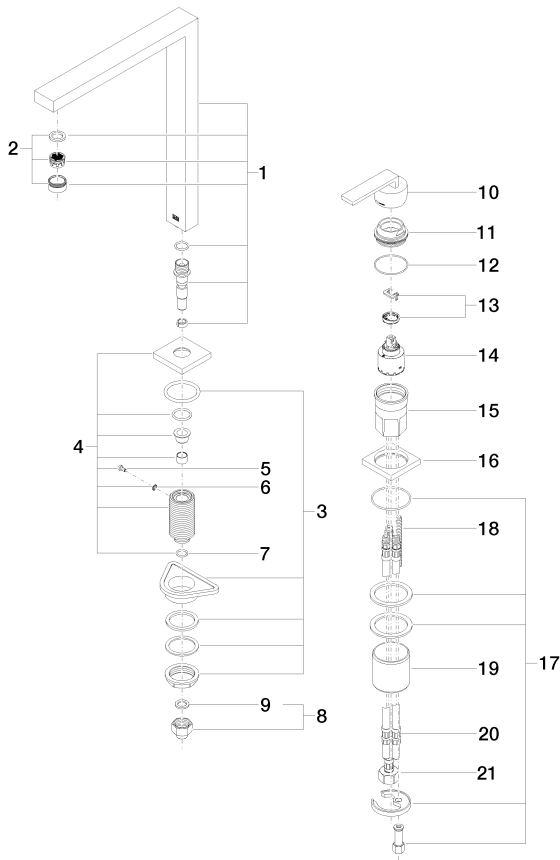

Kitchen - Lot

Two-hole mixer with individual flanges - Dark Platinum matte

Article number: 32 800 680-99 0010

- 9-1/4" Projection
- Swiveling spout 360°
- Areated stream
- Total height 13-5/8"
- Height to aerator/spout outlet 12-1/2"
- Individual flanges 2-1/8" x 2-1/8"
- Spout hole diameter 1-3/8"
- Single-lever mixer hole diameter 1-3/4"
- Water flow rate limited to max. 1.5 gpm
- lead-free
- Flexible positioning of components

### Dimensional drawing

All dimensions in mm / inch = mm x 0,0394

### Flow rate chart

Kitchen - Lot

Two-hole mixer with individual flanges - Dark Platinum matte

Article number: 32 800 680-99 0010

### Spare parts list

Number	Item Number	Designation	Number of units
1	90 11 06 188 08-99	spout	1
2	90 23 01 029 04-99	aerator	1
3	04 23 10 044 01 90	fixing set	1
4	90 27 78 023 00-99	rosette	1
5	09 30 30 057 90	screw	1
6	09 30 11 028 90	disc	1
7	09 14 10 077 90	seal	1
8	04 24 04 166 10 90	nipple	1
9	09 14 20 002 90	seal	1
10	90 20 78 040 00-99	handle	1
11	09 24 04 142-99	nut	1
12	09 14 10 037 90	seal	1
13	04 28 10 148 00 90	accessories	1
14	90 15 05 061 00 90	cartridge	1
15	09 30 01 100 10 90	sleeve	1
16	09 27 78 007-99	rosette	1
17	04 30 11 038 02 90	fixing set	1
18	09 31 11 011 90	pin	1
19	09 18 40 079 90	sleeve	1
20	04 30 04 045 00 90	Flexible supply line Short shaft 3/8" -	2
21	04 30 04 019 00 90	hose	1