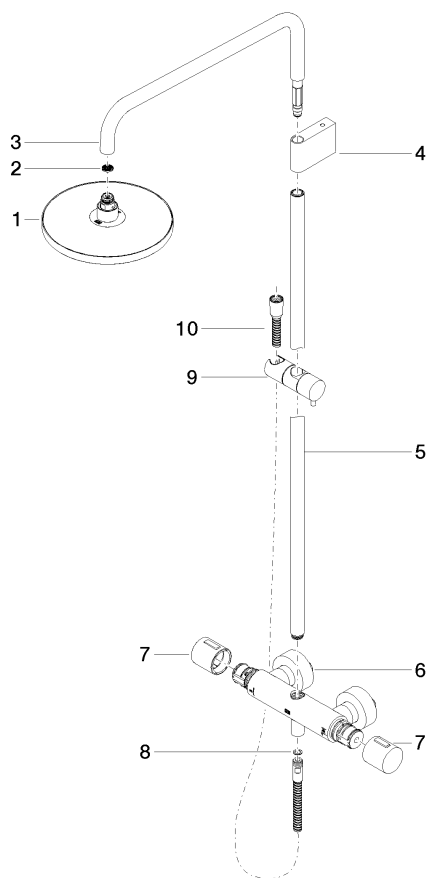

Shower - IMO

Exposed shower set with shower thermostat without hand shower - Brushed Platinum

Article number: 34 459 979-06 0010

Shower - IMO

Exposed shower set with shower thermostat without hand shower - Brushed Platinum

Article number: 34 459 979-06 0010

Spare parts list

Position	Number of units	Item Number	Spare part	Lead time (Working days)
1	1	04 12 05 092 10-06	shower	10
2	1	09 23 01 039 90	sieve	2
3	1	90 28 22 348 00-06	pipe	10
4	1	90 17 11 150 00-06	holder	10
5	1	90 28 22 349 00-06	pipe	10
6	1	04 17 01 250 00-06	connection	10
7	2	90 17 33 015 00-06	handle	10
8	1	90 14 20 026 00 90	seal	2
9	1	12 570 970-06	Slider - Brushed Platinum	10
10	1	28 322 970-06	Metal shower hose 1/2" x 3/8" x 68-7/8" - Brushed Platinum	2