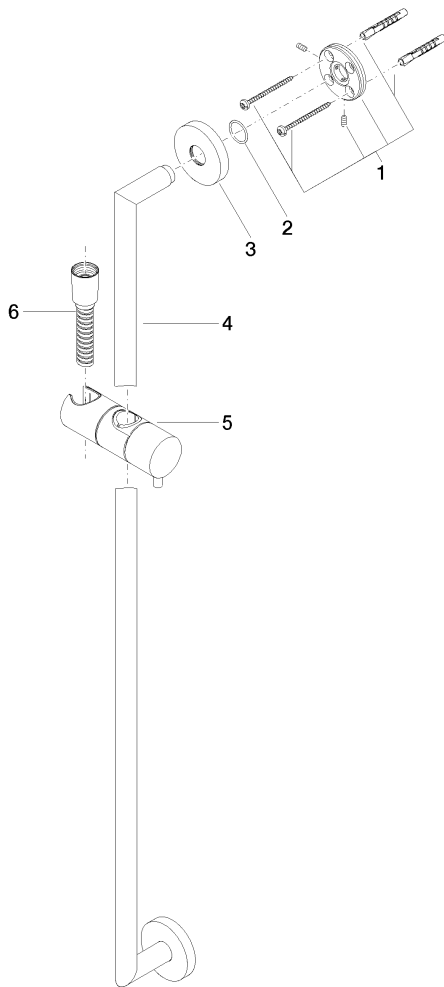

Bathtub - Meta  
Slide bar set without hand shower - polished chrome  
Article number: 26 413 625-00

## Bathtub - Meta

Slide bar set without hand shower - polished chrome

Article number: 26 413 625-00

## Spare parts list

Position	Number of units	Item Number	Spare part	Lead time
1	2	05 17 62 500 00 90	fixing set	2
2	2	09 14 10 032 90	seal	2
3	2	08 27 62 500-00	rosette	10
4	1	05 28 22 590 01-00	bar	10
5	1	12 580 970-00	Slider - polished chrome	10
6	1	28 322 970-00	Metal shower hose 1/2" x 3/8" x 68-7/8" - polished chrome	2