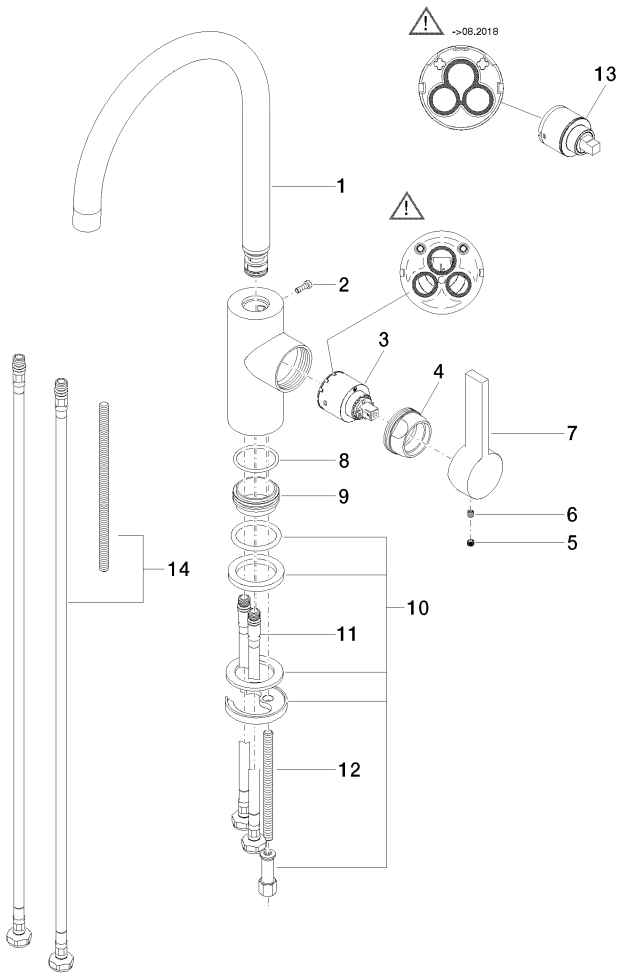

Kitchen - Tara Ultra
Single-lever mixer - Brushed durabronz (23kt)
Article number: 33 800 875-28 0010
Date of manufacture from 5/3/2021

Kitchen - Tara Ultra

Single-lever mixer - Brushed durabron (23kt)

Article number: 33 800 875-28 0010

Date of manufacture from 5/3/2021

Spare parts list

Position	Number of units	Item Number	Spare part	Lead time
1	1	90 28 22 204 03-28	spout	20
2	1	09 30 30 080 90	screw	2
3	1	90 15 05 061 00 90	cartridge	2
4	1	09 24 04 107-28	nut	20
5	1	09 31 20 109 90	plug	2
6	1	09 31 11 030 90	pin	2
7	1	09 20 79 040-28	handle	20
8	1	09 14 10 119 90	seal	2
9	1	09 28 10 109-07	ring	30
10	1	04 30 11 085 88 90	fixing set	2
11	2	04 30 04 106 00 90	hose	2
12	1	09 31 11 012 90	pin	2
13	1	90 15 05 034 00 90	cartridge	2
14	1	12 803 970-90 0010	extension	60