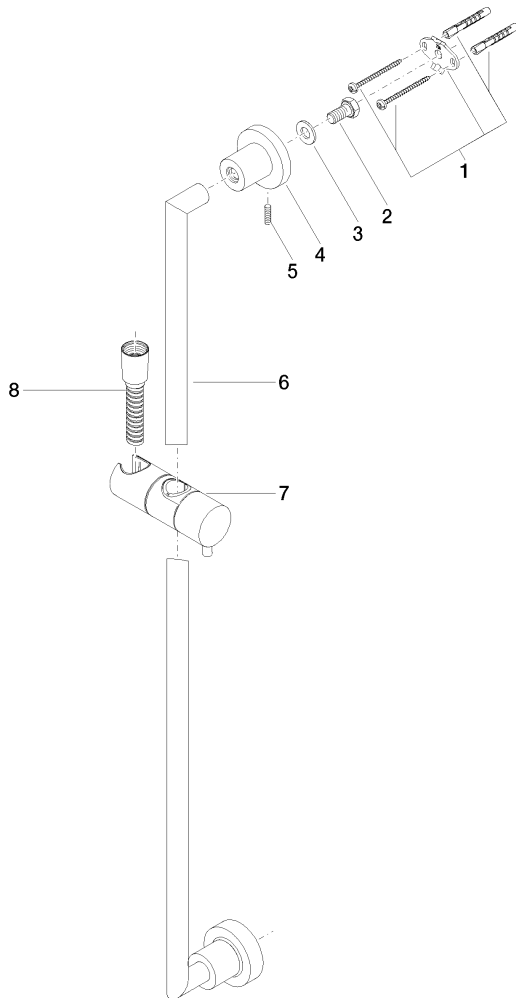

Shower - TARA

TARA Shower set without hand shower - Platinum

Article number: 26 413 892-08

Shower - TARA

TARA Shower set without hand shower - Platinum

Article number: 26 413 892-08

Spare parts list

Position	Quantity used	Item Number	Spare part	Delivery time (Working days)
1	2	05 17 20 739 00 90	fixing set	2
2	2	09 30 30 071 90	screw	2
3	2	09 30 11 046 90	disc	2
4	2	08 17 89 505-08	holder	40
5	2	04 31 11 113 00 90	pin	2
6	1	05 28 22 590 00-08	bar	40
7	1	12 580 970-08	Slide unit - Platinum	40
8	1	28 322 970-08	Metal shower hose 1/2" x 3/8" x 1750 mm - Platinum	40