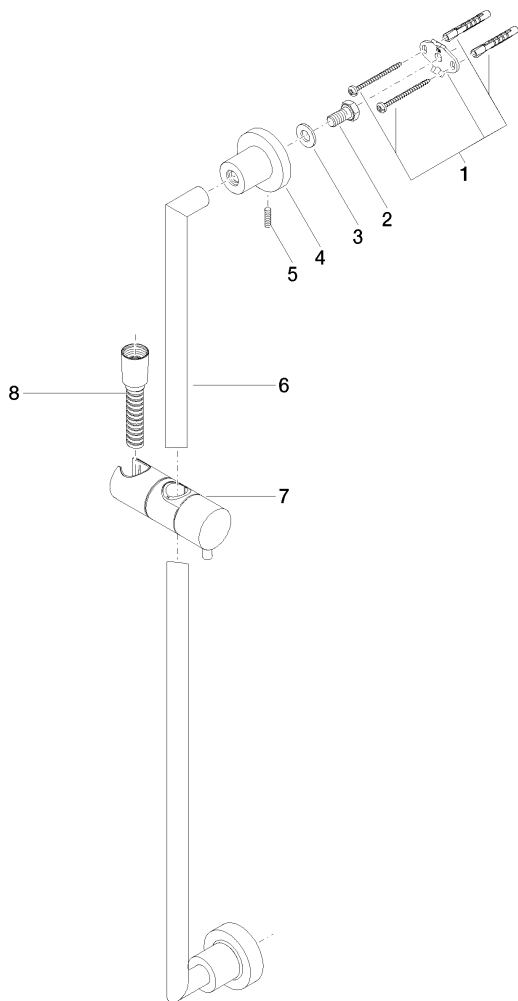

Shower - TARA

TARA Shower set without hand shower - Chrome

Article number: 26 413 892-00

Shower - TARA

TARA Shower set without hand shower - Chrome

Article number: 26 413 892-00

Spare parts list

Position	Quantity used	Item Number	Spare part	Delivery time (Working days)
1	2	05 17 20 739 00 90	fixing set	2
2	2	09 30 30 071 90	screw	2
3	2	09 30 11 046 90	disc	2
4	2	08 17 89 505-00	holder	10
5	2	04 31 11 113 00 90	pin	2
6	1	05 28 22 590 00-00	bar	10
7	1	12 580 970-00	Slide unit - Chrome	10
8	1	28 322 970-00	Metal shower hose 1/2" x 3/8" x 1750 mm - Chrome	2