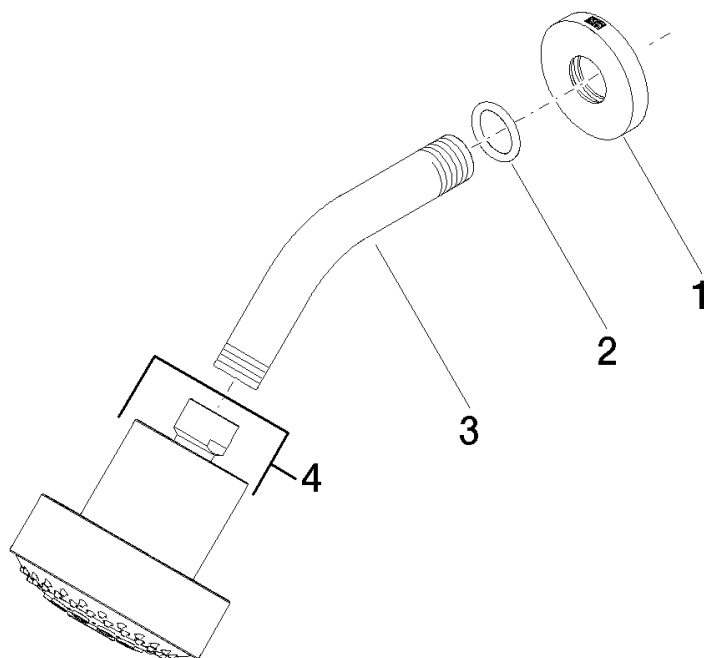

Shower - TARA  
 Shower head FlowReduce  
 Article number: 28 508 979-99 0010

**Spare parts list**

Position	Quantity used	Item Number	Spare part	Delivery time
1	1	09 27 22 019-99	rosette	30
2	1	09 14 10 026 90	seal	10
3	1	09 11 03 011-99	connection	30
4	1	04 12 11 110 30-99	shower	30

Shower - TARA

Shower head FlowReduce

Article number: 28 508 979-99 0010