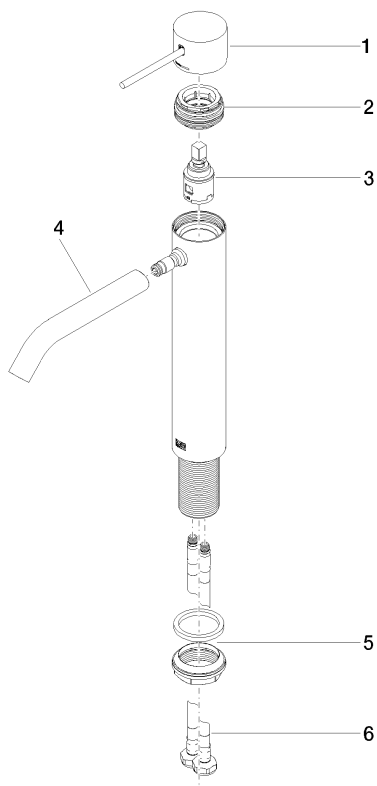

Washbasin - META

META META SLIM Single-lever basin mixer with raised base without pop-up waste - Chrome

Article number: 33 539 662-00 0010

Washbasin - META

META META SLIM Single-lever basin mixer with raised base without pop-up waste - Chrome

Article number: 33 539 662-00 0010

Spare parts list

Position	Quantity used	Item Number	Spare part	Delivery time (Working days)
1	1	90 20 66 020 00-00	handle	10
2	1	90 24 04 536 00 90	threaded connector	60
3	1	90 15 05 042 00 90	cartridge	2
4	1	90 11 06 208 01-00	spout	10
5	1	04 23 10 044 07 90	fixing set	2
6	2	04 30 04 103 00 90	hose	2