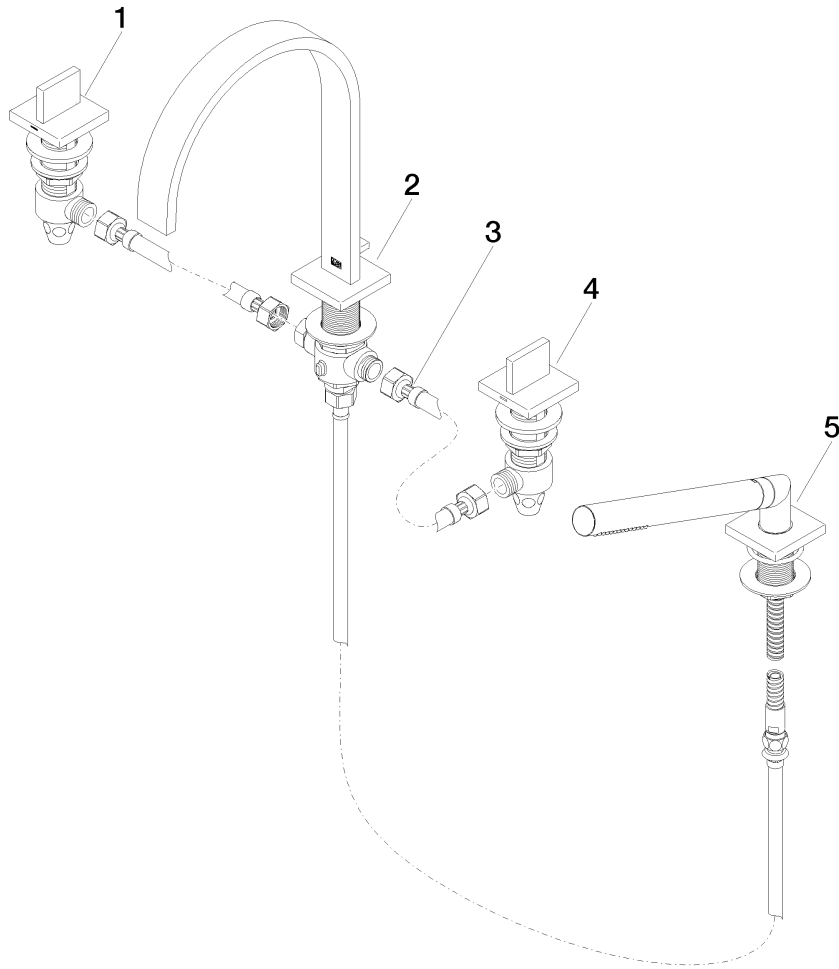

Bathtub - MEM

MEM Deck-mounted tub mixer, with hand shower set for deck-mounted tub installation - Brushed

Article number: 27 532 782-28

Bathtub - MEM

MEM Deck-mounted tub mixer, with hand shower set for deck-mounted tub installation - Brushed
Article number: 27 532 782-28

Spare parts list

Position	Number of units	Item Number	Spare part	Lead time (Working days)
1	1	20 000 783-28	MEM Deck valve counter-clockwise closing hot - Brushed Durabross (23kt Gold)	20
2	1	13 512 782-28	spout	-
Spare part can no longer be ordered, please order the replacement item				
3	1	12 502 970 90	Flexible supply line 1/2" x 1/2" x 15-3/4" -	2
4	1	20 000 782-28	MEM Deck valve clockwise-closing cold - Brushed Durabross (23kt Gold)	20
5	1	27 702 980-28	Hand shower set for deck-mounted tub installation - Brushed Durabross (23kt Gold)	20