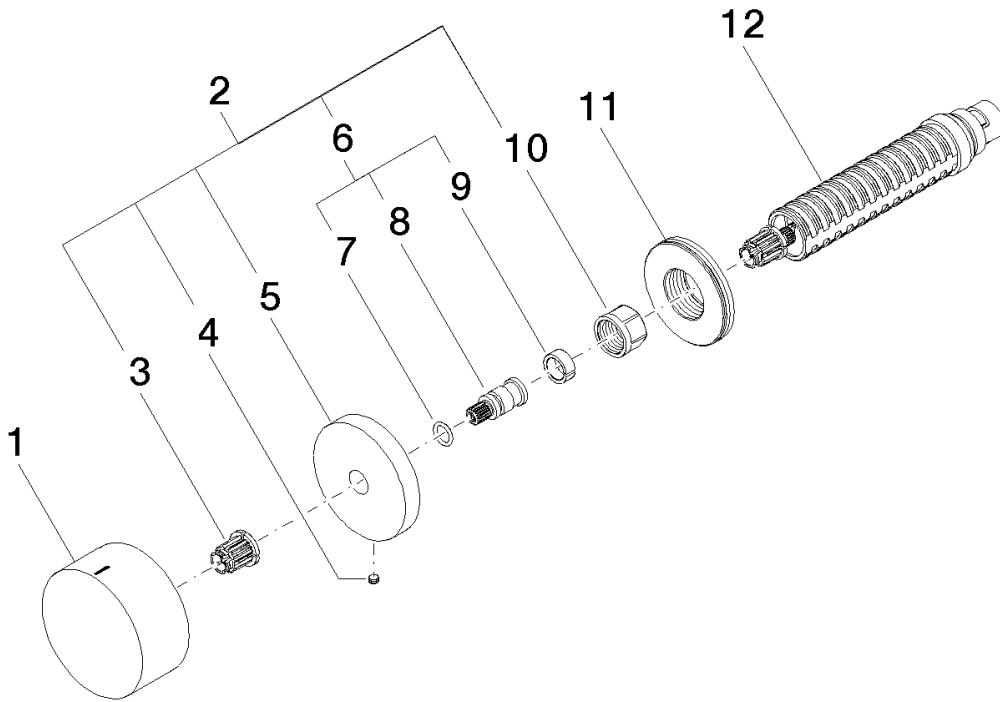

Shower - CL.1

Wall valve anti-clockwise closing hot 1/2" - Brushed Platinum

Article number: 36 607 742-06

Shower - CL.1

Wall valve anti-clockwise closing hot 1/2" - Brushed Platinum

Article number: 36 607 742-06

Spare parts list

Position	Quantity used	Item Number	Spare part	Delivery time (Working days)
1	1	09 20 74 021-06	handle (hot)	10
2	1	04 27 74 004 00-06	rosette	10
3	1	90 12 12 002 00 90	fixing cap	2
4	1	09 31 11 055 90	pin	2
5	1	09 27 74 004-06	rosette	10
6	1	04 29 06 020 00-00	spindle	10
7	1	90 14 10 060 00 90	seal	2
8	1	09 29 06 020-06	spindle	-
Spare part can no longer be ordered, please order the replacement item				
9	1	90 14 15 020 03 90	ring	2
10	1	90 23 30 023 00 90	nut	2
11	1	09 30 01 107 90	sleeve	2
12	1	90 90 03 142 00 90	top	2